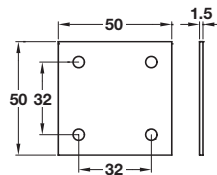

Connecting plate

- > Screw fixing
- > For furniture assembly
- > Galvanized steel
- > Order qty: 1 pc

Length	Cat. No.
60 mm	260.20.015

Connecting plate

- > Screw fixing
- > Steel
- > Order qty: 1 pc

Finish	Cat. No.
Steel	260.22.025

Connecting plate

- > Screw fixing
- > Steel
- > Order qty: 1 pc

Finish	Cat. No.
Bright zinc-plated	260.21.955

TCH TECHNOLOGY 2018, © Häfele U.K., Ltd 2018. Dimensional data not binding. We reserve the right to alter specifications without notice.