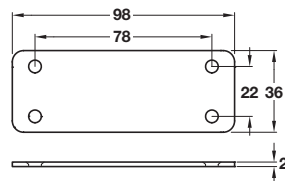

Connecting plate

- > Screw fixing
- > For furniture assembly
- > Galvanized steel
- > Order qty: 1 pc

Length	Cat. No.
60 mm	260.20.015

Connecting plate

- > Screw fixing
- > Steel
- > Order qty: 1 pc

Finish	Cat. No.
Steel	260.22.025

Connecting plate

- > Screw fixing
- > Steel
- > Order qty: 1 pc

Finish	Cat. No.
Bright zinc-plated	260.21.955

TCH TECHNOLOGY 2018, © Häfele U.K., Ltd 2018. Dimensional data not binding. We reserve the right to alter specifications without notice.