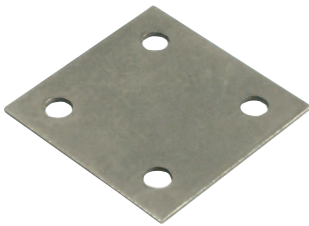

Connecting plate

- > Screw fixing
- > For furniture assembly
- > Galvanized steel
- > Order qty: 1 pc

Length	Cat. No.
60 mm	260.20.015

Connecting plate

- > Screw fixing
- > Steel
- > Order qty: 1 pc

Finish	Cat. No.
Steel	260.22.025

Connecting plate

- > Screw fixing
- > Steel
- > Order qty: 1 pc

Finish	Cat. No.
Bright zinc-plated	260.21.955

TCH TECHNOLOGY 2018, © Häfele U.K., Ltd 2018. Dimensional data not binding. We reserve the right to alter specifications without notice.