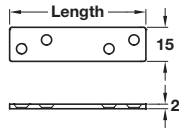

Connecting plate

- > Screw fixing
- > For furniture assembly
- > Galvanized steel
- > Order qty: 1 pc

Length	Cat. No.
60 mm	260.20.015

Connecting plate

- > Screw fixing
- > Steel
- > Order qty: 1 pc

Finish	Cat. No.
Steel	260.22.025

Connecting plate

- > Screw fixing
- > Steel
- > Order qty: 1 pc

Finish	Cat. No.
Bright zinc-plated	260.21.955

TCH TECHNOLOGY 2018, © Häfele U.K., Ltd 2018. Dimensional data not binding. We reserve the right to alter specifications without notice.