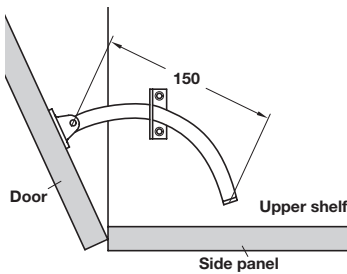

## Lid stay

- > Also for use as a door restraint
- > Left and right handed
- > Nickel-plated steel
- > Order fixing screws separately
- > Order qty: 1 pc

When used as a door restraint

Left hand

When used as a lid stay

## Safety chain

- > With mounting plates
- > 200 mm length
- > For use with fall flaps and cupboard doors
- > Unhanded design
- > Maximum weight capacity 40 kg when used as a flap stay
- > Order fixing screws separately
- > Order qty: 1 pc