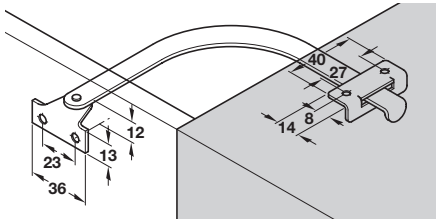

## Lid stay

- > Also for use as a door restraint
- > Left and right handed
- > Nickel-plated steel
- > Order fixing screws separately
- > Order qty: 1 pc

When used as a door restraint

Left hand

When used as a lid stay

Right hand

Handed	Cat. No.
Left	371.32.755
Right	371.32.700

## Safety chain

- > With mounting plates
- > 200 mm length
- > For use with fall flaps and cupboard doors
- > Unhanded design
- > Maximum weight capacity 40 kg when used as a flap stay
- > Order fixing screws separately
- > Order qty: 1 pc