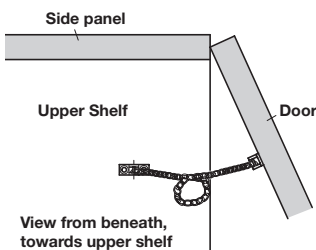

## Lid stay

- > Also for use as a door restraint
- > Left and right handed
- > Nickel-plated steel
- > Order fixing screws separately
- > Order qty: 1 pc

When used as a door restraint

Left hand

When used as a lid stay

Right hand

Handed	Cat. No.
Left	371.32.755
Right	371.32.700

## Safety chain

- > With mounting plates
- > 200 mm length
- > For use with fall flaps and cupboard doors
- > Unhanded design
- > Maximum weight capacity 40 kg when used as a flap stay
- > Order fixing screws separately
- > Order qty: 1 pc