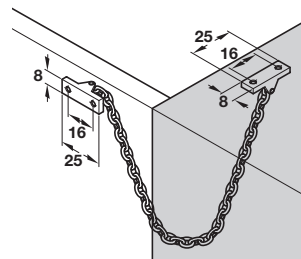

## Lid stay

- > Also for use as a door restraint
- > Left and right handed
- > Nickel-plated steel
- > Order fixing screws separately
- > Order qty: 1 pc

When used as a door restraint

Left hand

When used as a lid stay

Right hand

Handed	Cat. No.
Left	371.32.755
Right	371.32.700

## Safety chain

- > With mounting plates
- > 200 mm length
- > For use with fall flaps and cupboard doors
- > Unhanded design
- > Maximum weight capacity 40 kg when used as a flap stay
- > Order fixing screws separately
- > Order qty: 1 pc