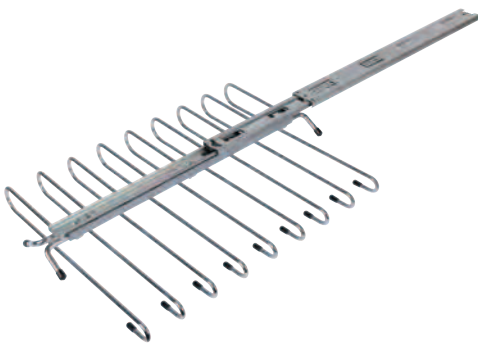

Vibo pull out trouser rack, under mounted, off centre fitting

- > Height x width x installed depth: 138 x 351 x 455 mm
- > Full extension ball bearing runners
- > 448 mm extension length
- > For under-shelf applications
- > Max. load capacity: 5 kg
- > Silver epoxy coated steel
- > Order qty: 1 pc

Finish	Cat. No.
Silver	807.47.260

Pull-out rails for trousers

- > Installed width: 332 mm
- > Installed depth: 476 mm
- > Extension length: 470 mm
- > Max. load capacity: 5 kg
- > Chrome-plated steel
- > Order qty: 1 pc

Finish	Cat.No.
Chrome	805.48.202

TCH DESIGN 2020. © Häfele U.K. Ltd 2020. Dimensional data not binding. We reserve the right to alter specifications without notice.