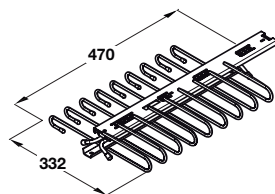

Vibo pull out trouser rack, under mounted, off centre fitting

- > Height x width x installed depth: 138 x 351 x 455 mm
- > Full extension ball bearing runners
- > 448 mm extension length
- > For under-shelf applications
- > Max. load capacity: 5 kg
- > Silver epoxy coated steel
- > Order qty: 1 pc

Finish	Cat. No.
Silver	807.47.260

Pull-out rails for trousers

- > Installed width: 332 mm
- > Installed depth: 476 mm
- > Extension length: 470 mm
- > Max. load capacity: 5 kg
- > Chrome-plated steel
- > Order qty: 1 pc

Finish	Cat.No.
Chrome	805.48.202

TCH DESIGN 2020. © Häfele U.K. Ltd 2020. Dimensional data not binding. We reserve the right to alter specifications without notice.