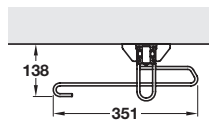

Vibo pull out trouser rack, under mounted, off centre fitting

- > Height x width x installed depth: 138 x 351 x 455 mm
- > Full extension ball bearing runners
- > 448 mm extension length
- > For under-shelf applications
- > Max. load capacity: 5 kg
- > Silver epoxy coated steel
- > Order qty: 1 pc

Finish	Cat. No.
Silver	807.47.260

Pull-out rails for trousers

- > Installed width: 332 mm
- > Installed depth: 476 mm
- > Extension length: 470 mm
- > Max. load capacity: 5 kg
- > Chrome-plated steel
- > Order qty: 1 pc

Finish	Cat.No.
Chrome	805.48.202

TCH DESIGN 2020. © Häfele U.K. Ltd 2020. Dimensional data not binding. We reserve the right to alter specifications without notice.