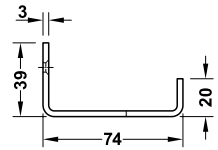

	Cat. No.
Startec foot operated door opener	987.28.060

4

Door Closers and Controls: Door Controls