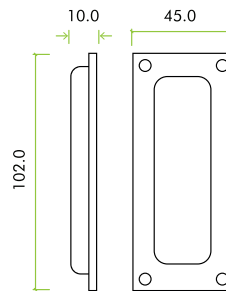

FULTON & BRAY

— FINEST BRASSWARE —

FB90

TECHNICAL SPECIFICATION SHEET

PRODUCT SPECIFICATIONS

- 102 x 45mm
- 10mm Depth

DIMENSIONS

CODE	DESCRIPTION	FINISH
FB90	Flush pull - Rectangular - 102 x 45mm	Polished Brass
FB90CP	Flush pull - Rectangular - 102 x 45mm	Polished Chrome
FB90SC	Flush pull - Rectangular - 102 x 45mm	Satin Chrome
FB90FB	Flush pull - Rectangular - 102 x 45mm	Florentine Bronze
	<p>For more information please contact us today: Zoo Hardware Ltd, Unit B, Dukes Drive, Kingmoor Park North, Carlisle, Cumbria CA6 4SH</p> <p>Call: 01228 672900 Fax: 01228 672928 Email: sales@zoo-hardware.co.uk Web: www.zoohardware.co.uk</p>	  <p>URS is a member of Registrar of Standards (Holdings) Ltd.</p>