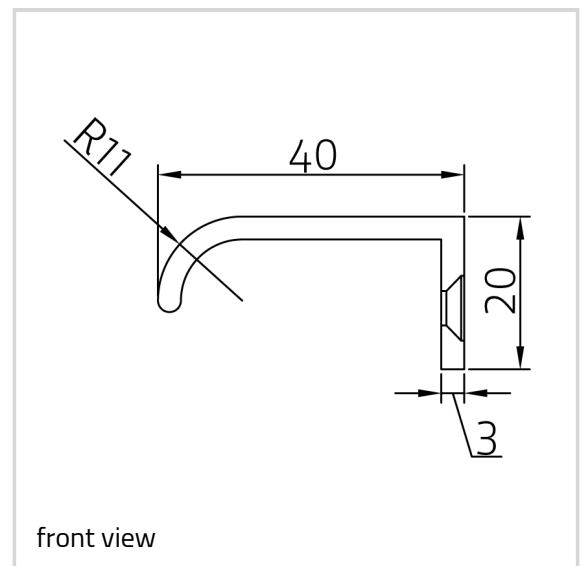

Edge Pull - Ref. 0087-75

Suitable for 18 mm thick profiles

Product features

- solid brass edge pulls for use on drawers and various door types
- simple modern design that will compliment any style of furniture
- available in standard 50 mm, 75 mm, 100 mm and 200 mm sizes
- various finishes including standard and PVD

Technical details

Attributes	Value
Overall length	75.0 mm
Screws	8.0 x 25.4 mm
Suitable profile size	18.0 mm

Note

Supplied with brass Pozi-drive head woodscrews.

Bespoke length and sizes prices on application.

Hardware - Edge Pull - Ref. 0087-75

Finish(es)	Imitation Bronze (UK 508)
OF-NR.	UK 508
VPE	Pack of 10
DIN	without
Item No.	0087-75.0
Finish(es)	Midnight (UK 509)
OF-NR.	UK 509
VPE	Pack of 10
DIN	without
Item No.	0087-75.0
Finish(es)	Pearl Nickel (UK 510)
OF-NR.	UK 510
VPE	Pack of 10
DIN	without
Item No.	0087-75.0
Finish(es)	Polished Chrome (UK 511)
OF-NR.	UK 511
VPE	Pack of 10
DIN	without
Item No.	0087-75.0
Finish(es)	Polished & Lacquered (UK 512)
OF-NR.	UK 512
VPE	Pack of 10
DIN	without
Item No.	0087-75.0
Finish(es)	Polished Nickel (UK 513)
OF-NR.	UK 513
VPE	Pack of 10
DIN	without
Item No.	0087-75.0
Finish(es)	Satin Brass & Lacquered (UK 514)
OF-NR.	UK 514
VPE	Pack of 10
DIN	without
Item No.	0087-75.0
Finish(es)	Satin Chrome (UK 515)

Hardware - Edge Pull - Ref. 0087-75

OF-NR.	UK 515
VPE	Pack of 10
DIN	without
Item No.	0087-75.0
Finish(es)	Satin nickel (UK 516)
OF-NR.	UK 516
VPE	Pack of 10
DIN	without
Item No.	0087-75.0
Finish(es)	PVD Brass (UK 517)
OF-NR.	UK 517
VPE	Pack of 10
DIN	without
Item No.	0087-75.0
Finish(es)	PVD Copper rose (UK 518)
OF-NR.	UK 518
VPE	Pack of 10
DIN	without
Item No.	0087-75.0
Finish(es)	PVD Matt black (UK 519)
OF-NR.	UK 519
VPE	Pack of 10
DIN	without
Item No.	0087-75.0
Finish(es)	PVD Rainbow (UK 520)
OF-NR.	UK 520
VPE	Pack of 10
DIN	without
Item No.	0087-75.0
Finish(es)	PVD Stainless steel effect (UK 521)
OF-NR.	UK 521
VPE	Pack of 10
DIN	without
Item No.	0087-75.0