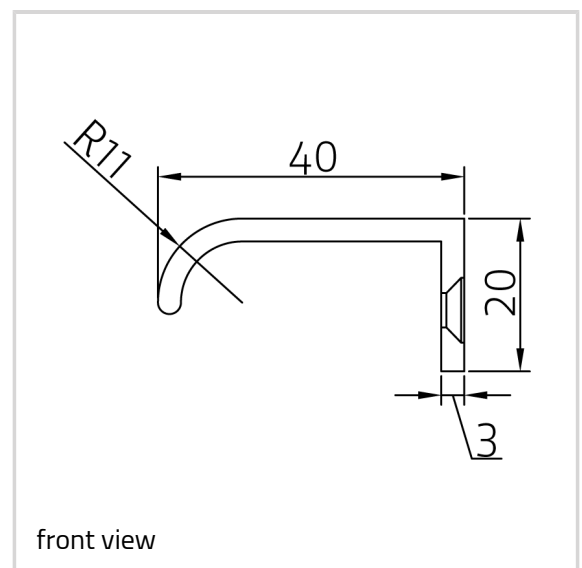

Edge Pull - Ref. 0087-200

Suitable for 18 mm thick profiles

Product features

- solid brass edge pulls for use on drawers and various door types
- simple modern design that will compliment any style of furniture
- available in standard 50 mm, 75 mm, 100 mm and 200 mm sizes
- various finishes including standard and PVD

Technical details

Attributes	Value
Overall length	200.0 mm
Screws	8.0 x 25.4 mm
Suitable profile size	18.0 mm

Note

Supplied with brass Pozi-drive head woodscrews.

Bespoke length and sizes prices on application.

Hardware - Edge Pull - Ref. 0087-200

Finish(es)	Imitation Bronze (UK 508)
OF-NR.	UK 508
VPE	Pack of 10
DIN	without
Item No.	0087-200.0
Finish(es)	Midnight (UK 509)
OF-NR.	UK 509
VPE	Pack of 10
DIN	without
Item No.	0087-200.0
Finish(es)	Pearl Nickel (UK 510)
OF-NR.	UK 510
VPE	Pack of 10
DIN	without
Item No.	0087-200.0
Finish(es)	Polished Chrome (UK 511)
OF-NR.	UK 511
VPE	Pack of 10
DIN	without
Item No.	0087-200.0
Finish(es)	Polished & Lacquered (UK 512)
OF-NR.	UK 512
VPE	Pack of 10
DIN	without
Item No.	0087-200.0
Finish(es)	Polished Nickel (UK 513)
OF-NR.	UK 513
VPE	Pack of 10
DIN	without
Item No.	0087-200.0
Finish(es)	Satin Brass & Lacquered (UK 514)
OF-NR.	UK 514
VPE	Pack of 10
DIN	without
Item No.	0087-200.0
Finish(es)	Satin Chrome (UK 515)

Hardware - Edge Pull - Ref. 0087-200

OF-NR.	UK 515
VPE	Pack of 10
DIN	without
Item No.	0087-200.0
Finish(es)	Satin nickel (UK 516)
OF-NR.	UK 516
VPE	Pack of 10
DIN	without
Item No.	0087-200.0
Finish(es)	PVD Brass (UK 517)
OF-NR.	UK 517
VPE	Pack of 10
DIN	without
Item No.	0087-200.0
Finish(es)	PVD Copper rose (UK 518)
OF-NR.	UK 518
VPE	Pack of 10
DIN	without
Item No.	0087-200.0
Finish(es)	PVD Matt black (UK 519)
OF-NR.	UK 519
VPE	Pack of 10
DIN	without
Item No.	0087-200.0
Finish(es)	PVD Rainbow (UK 520)
OF-NR.	UK 520
VPE	Pack of 10
DIN	without
Item No.	0087-200.0
Finish(es)	PVD Stainless steel effect (UK 521)
OF-NR.	UK 521
VPE	Pack of 10
DIN	without
Item No.	0087-200.0