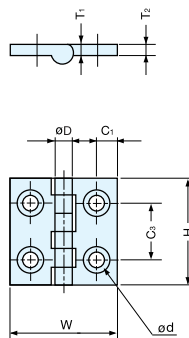

BUTT HINGE

TTS-100 SERIES

PB

SN

101-106

107-109

| Material | Finish |
|----------|--|
| Brass | Polished Brass (PB), Satin Nickel (SN), Chrome (CR) |

Please specify the finish when ordering.

| Item No. | H | W | T ₁ | T ₂ | D | C ₁ | C ₂ | C ₃ | d | Holes | Weight (g) | Box (pcs) | Carton (pcs) |
|----------|------------------|-----------------|----------------|----------------|-----|----------------|----------------|----------------|-----|-------|------------|-----------|--------------|
| TTS-101 | 25 (63/64") | 27 (1-1/16") | 2 | 1.8 | 4.5 | 5 | - | 14 | 3 | 4 | 11 | 100 | 1000 |
| TTS-102 | 32 (1-17/64") | | | | | | - | 19 | | | 14 | | |
| TTS-103 | 38 (1-1/2") | | | | | | - | 13 | | | 20 | | |
| TTS-104 | 50 (1-31/32") | 32 (1-17/64") | 2.2 | 2.1 | 5.2 | 6 | - | 18 | 3.5 | 6 | 30 | 50 | 500 |
| TTS-105 | 65 (2-9/16") | 38 (1-1/2") | 2.4 | 2.3 | 6.1 | 7 | - | 25 | 3.6 | | 54 | | |
| TTS-106 | 75 (2-61/64") | 42 (1-21/32") | 2.6 | 2.5 | 7.1 | 8 | - | 27 | 3.8 | | 77 | | |
| TTS-107 | 90 (3-35/64") | 56 (2-13/64") | 3.2 | 2.8 | 8 | 7 | 5 | 24.6 | 4.1 | 8 | 146 | 10 | 100 |
| TTS-108 | 100 (3-15/16") | 68 (2-43/64") | 3.5 | 3 | 8.5 | 9 | 6 | 26 | 4.5 | | 206 | | |
| TTS-109 | 125 (4-59/64") | 82 (3-7/32") | 4.2 | 3.7 | 10 | 10 | 10 | 26.3 | 5.1 | | 370 | | |