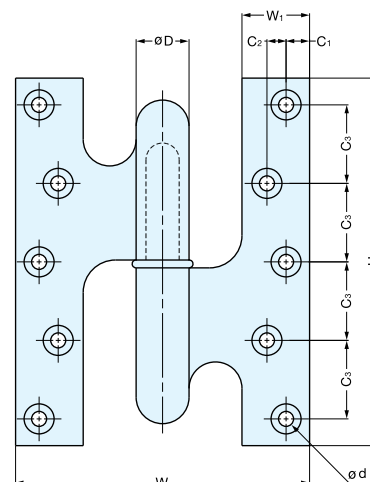

LIFT-OFF HINGE

TTS-200 SERIES

PB
(Right)

SN
(Left)

201 L/R-203 L/R

204 L/R-205 L/R

Please specify the finish when ordering.

Left hand hinge: If door is pulled open towards your left side.
Right hand hinge: If door is pulled open towards your right side.

| Material | Finish |
|----------|--|
| Brass | Polished Brass (PB), Satin Nickel (SN), Chrome (CR) |

| Item No. | | H | W | W ₁ | T ₁ | T ₂ | D | C ₁ | C ₂ | C ₃ | d | Holes | Weight (g) | Box (pcs) | Carton (pcs) |
|----------|----------|------------------|------------------|----------------|----------------|----------------|----|----------------|----------------|----------------|-----|-------|------------|-----------|--------------|
| Left | Right | | | | | | | | | | | | | | |
| TTS-201L | TTS-201R | 50 (1-31/32") | 40 (1-37/64") | 10 | 2.5 | 2.5 | 8 | 5 | - | 18 | 3.5 | 6 | 37 | 20 | 200 |
| TTS-202L | TTS-202R | 65 (2-9/16") | 50 (1-31/32") | 13 | 2.8 | 2.8 | 10 | 6.5 | - | 25 | 3.8 | | 72 | | |
| TTS-203L | TTS-203R | 75 (2-61/64") | 60 (2-23/64") | 15 | 3.0 | 3.0 | 11 | 7.5 | - | 29.5 | 4.1 | | 104 | | |
| TTS-204L | TTS-204R | 100 (3-15/16") | 75 (2-61/64") | 19 | 4.5 | 4.0 | 15 | 7 | 4 | 28.3 | 4.5 | 8 | 241 | 6 | 60 |
| TTS-205L | TTS-205R | 125 (4-59/64") | 100 (3-15/16") | 23 | 5.0 | 4.5 | 18 | 8 | 6.5 | 26.7 | 5.1 | 10 | 500 | | |