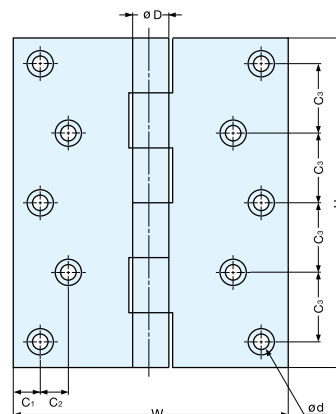

BUTT HINGE

TTS-100 SERIES

PB

SN

101-106

107-109

| Material | Finish |
|----------|--|
| Brass | Polished Brass (PB), Satin Nickel (SN), Chrome (CR) |

Please specify the finish when ordering.

| Item No. | H | W | T ₁ | T ₂ | D | C ₁ | C ₂ | C ₃ | d | Holes | Weight (g) | Box (pcs) | Carton (pcs) |
|----------|------------------|-----------------|----------------|----------------|-----|----------------|----------------|----------------|-----|-------|------------|-----------|--------------|
| TTS-101 | 25 (63/64") | 27 (1-1/16") | 2 | 1.8 | 4.5 | 5 | - | 14 | 3 | 4 | 11 | 100 | 1000 |
| TTS-102 | 32 (1-17/64") | | | | | | - | 19 | | | 14 | | |
| TTS-103 | 38 (1-1/2") | | | | | | - | 13 | | | 20 | | |
| TTS-104 | 50 (1-31/32") | 32 (1-17/64") | 2.2 | 2.1 | 5.2 | 6 | - | 18 | 3.5 | 6 | 30 | 50 | 500 |
| TTS-105 | 65 (2-9/16") | 38 (1-1/2") | 2.4 | 2.3 | 6.1 | 7 | - | 25 | 3.6 | | 54 | | |
| TTS-106 | 75 (2-61/64") | 42 (1-21/32") | 2.6 | 2.5 | 7.1 | 8 | - | 27 | 3.8 | | 77 | | |
| TTS-107 | 90 (3-35/64") | 56 (2-13/64") | 3.2 | 2.8 | 8 | 7 | 5 | 24.6 | 4.1 | 8 | 146 | 10 | 100 |
| TTS-108 | 100 (3-15/16") | 68 (2-43/64") | 3.5 | 3 | 8.5 | 9 | 6 | 26 | 4.5 | | 206 | | |
| TTS-109 | 125 (4-59/64") | 82 (3-7/32") | 4.2 | 3.7 | 10 | 10 | 10 | 26.3 | 5.1 | | 370 | | |