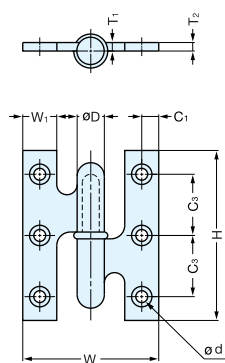

LIFT-OFF HINGE

TTS-200 SERIES

PB
(Right)

SN
(Left)

201 L/R-203 L/R

204 L/R-205 L/R

Please specify the finish when ordering.

Left hand hinge: If door is pulled open towards your left side.
Right hand hinge: If door is pulled open towards your right side.

| Material | Finish |
|----------|--|
| Brass | Polished Brass (PB), Satin Nickel (SN), Chrome (CR) |

| Item No. | | H | W | W ₁ | T ₁ | T ₂ | D | C ₁ | C ₂ | C ₃ | d | Holes | Weight (g) | Box (pcs) | Carton (pcs) |
|----------|----------|------------------|------------------|----------------|----------------|----------------|----|----------------|----------------|----------------|-----|-------|------------|-----------|--------------|
| Left | Right | | | | | | | | | | | | | | |
| TTS-201L | TTS-201R | 50 (1-31/32") | 40 (1-37/64") | 10 | 2.5 | 2.5 | 8 | 5 | - | 18 | 3.5 | 6 | 37 | 20 | 200 |
| TTS-202L | TTS-202R | 65 (2-9/16") | 50 (1-31/32") | 13 | 2.8 | 2.8 | 10 | 6.5 | - | 25 | 3.8 | | 72 | | |
| TTS-203L | TTS-203R | 75 (2-61/64") | 60 (2-23/64") | 15 | 3.0 | 3.0 | 11 | 7.5 | - | 29.5 | 4.1 | | 104 | | |
| TTS-204L | TTS-204R | 100 (3-15/16") | 75 (2-61/64") | 19 | 4.5 | 4.0 | 15 | 7 | 4 | 28.3 | 4.5 | 8 | 241 | 6 | 60 |
| TTS-205L | TTS-205R | 125 (4-59/64") | 100 (3-15/16") | 23 | 5.0 | 4.5 | 18 | 8 | 6.5 | 26.7 | 5.1 | 10 | 500 | | |