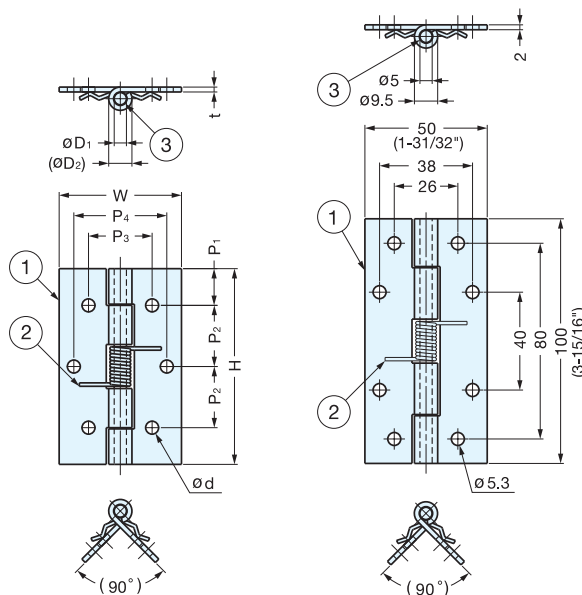

BUTT HINGE (W/SPRING)

HG-SH

• Designed to keep doors closed.

Material	Finish
304 Stainless Steel	Plain

Item No.	H	W	P ₁	P ₂	D ₁	D ₂	d	t	Spring Load (g)	Weight (g)	Box (pcs)	Carton (pcs)
HG-SH20C	20 (25/32")	14 (35/64")	-	-	2.2	1	-	0.5	500	1.5	800	3200
HG-SH25C	25 (63/64")	32 (1-17/64")	14	20	5.8	3	3.2	1.2	550	10	300	1200
HG-SH38C	38 (1-1/2")	32 (1-17/64")	26		6.5			1200	200	800		
HG-SH51C	51 (2-1/64")	38 (1-1/2")	32	25	6.5	-	-	1.5	800	35	130	520

BUTT HINGE (W/SPRING)

SH

• Designed to keep doors closed.

SH-60C, SH-80C

SH-100C

No.	Part Name	Material	Finish
①	Body	304 Stainless Steel	Polished
②	Spring		-
③	Hinge Pin		-

Item No.	H	W	t	P ₁	P ₂	P ₃	P ₄	D ₁	(D ₂)	d	Weight (g)	Box (pcs)	Carton (pcs)
SH- 60C	60 (2-23/64")	40 (1-37/64")	1.5	10	20	26	26	5	8.5	4.3	44	120	1200
SH- 80C	80 (3-5/32")	50 (1-31/32")	2	15	25		38	5	9.5	5.3	86	80	800
SH-100C	-	-	-	-	-	-	-	-	-	-	110	100	1000