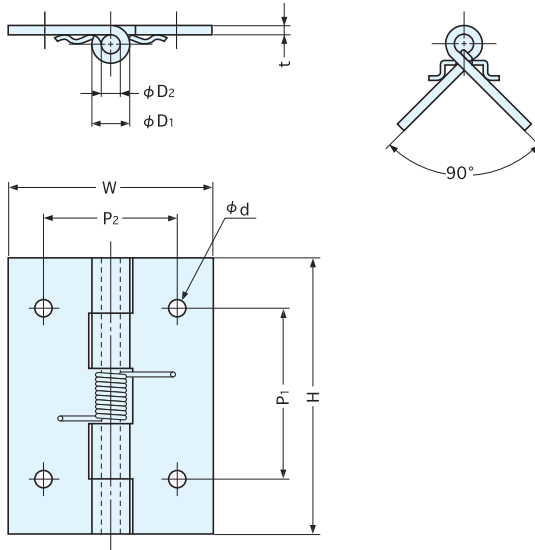

BUTT HINGE (W/SPRING)

HG-SH

• Designed to keep doors closed.

Material	Finish
304 Stainless Steel	Plain

Item No.	H	W	P ₁	P ₂	D ₁	D ₂	d	t	Spring Load (g)	Weight (g)	Box (pcs)	Carton (pcs)
HG-SH20C	20 (25/32")	14 (35/64")	-	-	2.2	1	-	0.5	500	1.5	800	3200
HG-SH25C	25 (63/64")	32 (1-17/64")	14	20	5.8	3	3.2	1.2	550	10	300	1200
HG-SH38C	38 (1-1/2")	32 (1-17/64")	26		6.5			1200	200	800		
HG-SH51C	51 (2-1/64")	38 (1-1/2")	32	25	6.5	-	-	1.5	800	35	130	520

BUTT HINGE (W/SPRING)

SH

• Designed to keep doors closed.

SH-60C, SH-80C

SH-100C

No.	Part Name	Material	Finish
①	Body	304 Stainless Steel	Polished
②	Spring		-
③	Hinge Pin		-

Item No.	H	W	t	P ₁	P ₂	P ₃	P ₄	D ₁	(D ₂)	d	Weight (g)	Box (pcs)	Carton (pcs)
SH- 60C	60 (2-23/64")	40 (1-37/64")	1.5	10	20	26	26	5	8.5	4.3	44	120	1200
SH- 80C	80 (3-5/32")	50 (1-31/32")	2	15	25		38	5	9.5	5.3	86	80	800
SH-100C	-	-	-	-	-	-	-	-	-	-	110	100	1000