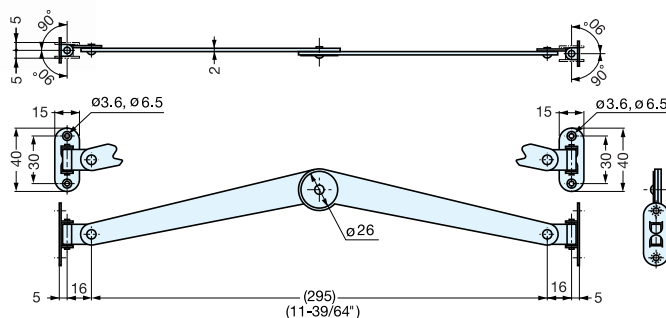

# LID STAY

F-100

(Left)

Item No.		Weight (g)	Box (pcs)	Carton (pcs)	Material	Finish
Right	Left					
F-100R	F-100L	13	50	500	304 Stainless Steel	Satin

# LID STAY

F-150, 200, 250

(Left)

Item No.		L	D	(A)	t	Weight (g)	Box (pcs)	Carton (pcs)	Material	Finish
Right	Left									
F-150R	F-150L	150 (5-29/32")	22	9	1.2	30	40	400	304 Stainless Steel	Satin
F-200R	F-200L	198 (7-51/64")	22.5		1.2	37	30	300		
F-250R	F-250L	250 (9-27/32")			1.5	65				

# LID STAY

F-300

• Non-handed.

Item No.	Weight (g)	Box (pcs)	Carton (pcs)	Material	Finish
F-300	113	10	100	304 Stainless Steel	Satin