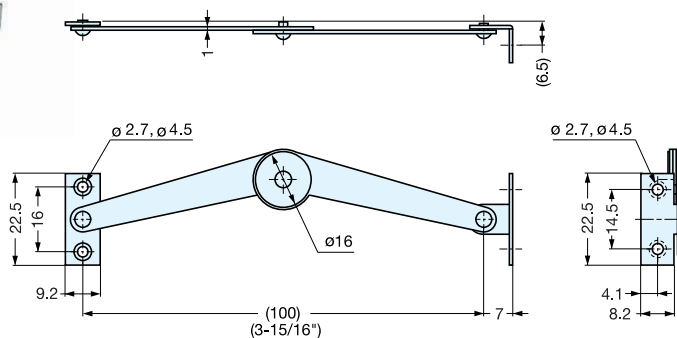

# LID STAY

F-100

(Left)

Item No.		Weight (g)	Box (pcs)	Carton (pcs)	Material	Finish
Right	Left					
F-100R	F-100L	13	50	500	304 Stainless Steel	Satin

# LID STAY

F-150, 200, 250

(Left)

Item No.		L	D	(A)	t	Weight (g)	Box (pcs)	Carton (pcs)	Material	Finish
Right	Left									
F-150R	F-150L	150 (5-29/32")	22	9	1.2	30	40	400	304 Stainless Steel	Satin
F-200R	F-200L	198 (7-51/64")	22.5		1.2	37	30	300		
F-250R	F-250L	250 (9-27/32")			1.5	65				

# LID STAY

F-300

• Non-handed.

Item No.	Weight (g)	Box (pcs)	Carton (pcs)	Material	Finish
F-300	113	10	100	304 Stainless Steel	Satin