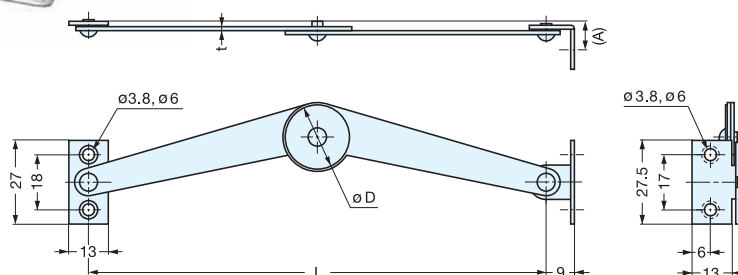

# LID STAY

F-100

(Left)

Item No.		Weight (g)	Box (pcs)	Carton (pcs)	Material	Finish
Right	Left					
F-100R	F-100L	13	50	500	304 Stainless Steel	Satin

# LID STAY

F-150, 200, 250

(Left)

Item No.		L	D	(A)	t	Weight (g)	Box (pcs)	Carton (pcs)	Material	Finish
Right	Left									
F-150R	F-150L	150 (5-29/32")	22	9	1.2	30	40	400	304 Stainless Steel	Satin
F-200R	F-200L	198 (7-51/64")	22.5		1.2	37	30	300		
F-250R	F-250L	250 (9-27/32")			1.5	65				

# LID STAY

F-300

• Non-handed.

Item No.	Weight (g)	Box (pcs)	Carton (pcs)	Material	Finish
F-300	113	10	100	304 Stainless Steel	Satin