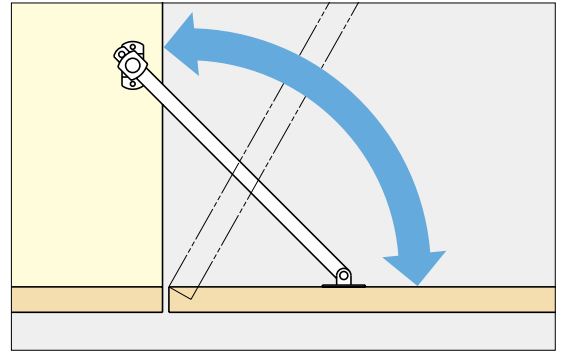

LID STAY

HS

Installation

LID SUPPORTS

LID STAY

No.	Part Name	Material	Finish/Colour
①	Arm	Stainless Steel (SUS304)	Satin
②	Bracket	Stainless Steel (SUS304)	Satin
③	Mounting Plate	Stainless Steel (SUS304)	Satin
④	Bracket	Polyamide (PA)	White

Item Code	Item Name	L	L ₁	Weight	Box	Carton
180-100-020	HS-180	210	180	80 g	20 pcs	220 pcs
180-100-021	HS-210	240	210	90 g	20 pcs	220 pcs
180-100-022	HS-240	270	240	100 g	20 pcs	220 pcs

LID STAY

KLS

Features

- With stopper.
- Lift up the door to release the stopper.

Remarks

- Right side installation only.
- Max. door height is 300 mm.

Installation (With Single Knuckle Hinge)

No.	Part Name	Material	Finish/Colour
①	Body	Polyamide (PA)	White
②	Arm	Steel	Nickel
③	Bracket	Steel	Nickel
④	Spring	Steel	-