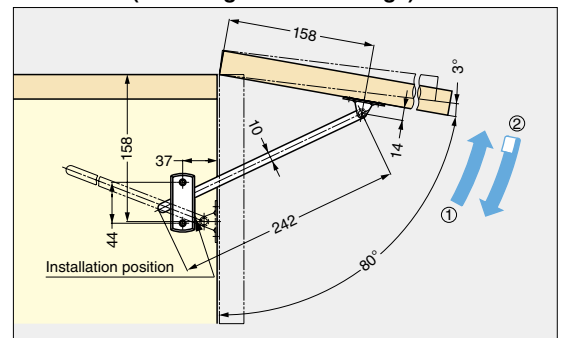

Item Code	Item Name	L	L ₁	Weight	Box	Carton
180-100-020	HS-180	210	180	80 g	20 pcs	220 pcs
180-100-021	HS-210	240	210	90 g	20 pcs	220 pcs
180-100-022	HS-240	270	240	100 g	20 pcs	220 pcs

LID STAY

KLS

Features

- With stopper.
- Lift up the door to release the stopper.

Remarks

- Right side installation only.
- Max. door height is 300 mm.

Installation (With Single Knuckle Hinge)

No.	Part Name	Material	Finish/Colour
①	Body	Polyamide (PA)	White
②	Arm	Steel	Nickel
③	Bracket	Steel	Nickel
④	Spring	Steel	-