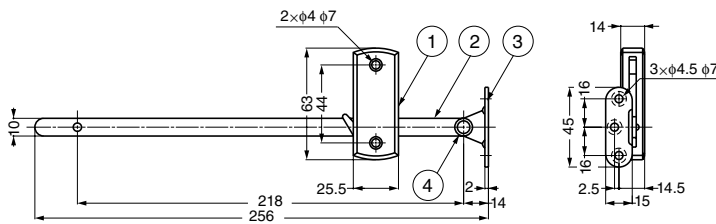

LID STAY

HS

Installation

LID SUPPORTS

LID STAY

No.	Part Name	Material	Finish/Colour
①	Arm	Stainless Steel (SUS304)	Satin
②	Bracket	Stainless Steel (SUS304)	Satin
③	Mounting Plate	Stainless Steel (SUS304)	Satin
④	Bracket	Polyamide (PA)	White

Item Code	Item Name	L	L ₁	Weight	Box	Carton
180-100-020	HS-180	210	180	80 g	20 pcs	220 pcs
180-100-021	HS-210	240	210	90 g	20 pcs	220 pcs
180-100-022	HS-240	270	240	100 g	20 pcs	220 pcs

LID STAY

KLS

Features

- With stopper.
- Lift up the door to release the stopper.

Remarks

- Right side installation only.
- Max. door height is 300 mm.

Installation (With Single Knuckle Hinge)

No.	Part Name	Material	Finish/Colour
①	Body	Polyamide (PA)	White
②	Arm	Steel	Nickel
③	Bracket	Steel	Nickel
④	Spring	Steel	-