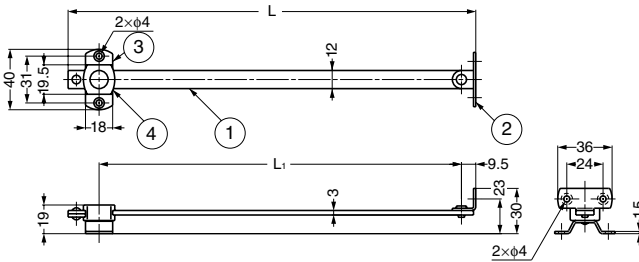

LID STAY

HS

Installation

LID SUPPORTS

LID STAY

No.	Part Name	Material	Finish/Colour
①	Arm	Stainless Steel (SUS304)	Satin
②	Bracket	Stainless Steel (SUS304)	Satin
③	Mounting Plate	Stainless Steel (SUS304)	Satin
④	Bracket	Polyamide (PA)	White

Item Code	Item Name	L	L ₁	Weight	Box	Carton
180-100-020	HS-180	210	180	80 g	20 pcs	220 pcs
180-100-021	HS-210	240	210	90 g	20 pcs	220 pcs
180-100-022	HS-240	270	240	100 g	20 pcs	220 pcs

LID STAY

KLS

Features

- With stopper.
- Lift up the door to release the stopper.

Remarks

- Right side installation only.
- Max. door height is 300 mm.

Installation (With Single Knuckle Hinge)

No.	Part Name	Material	Finish/Colour
①	Body	Polyamide (PA)	White
②	Arm	Steel	Nickel
③	Bracket	Steel	Nickel
④	Spring	Steel	-