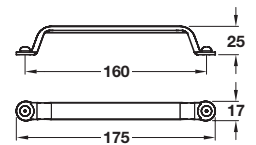

BUTTON

4

Furniture Handles: Modern Life

BUTTON D handle

- > 2x M4 x 25 mm handle screws included
- > Zinc alloy
- > Order qty: 1 pc

Finish	Cat. No.
Pewter	106.69.691
Antique bronze	106.69.692
Polished chrome	106.69.693

TOH DESIGN 2020. © Häfele U.K. Ltd 2020. Dimensional data not binding. We reserve the right to alter specifications without notice.