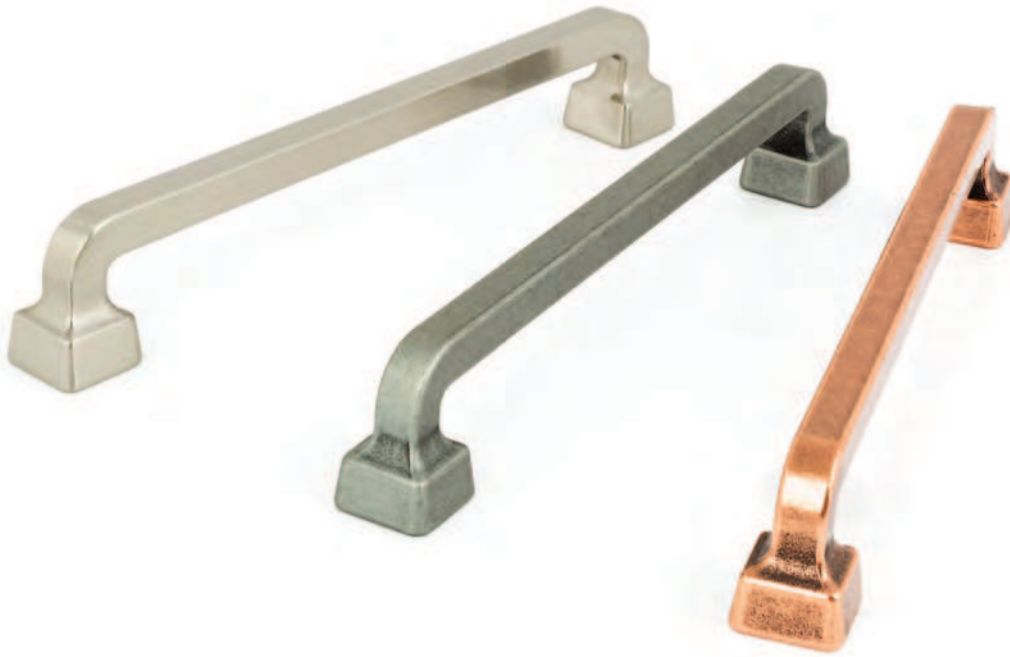

BRERA

4

Furniture Handles: Modern Classics

BRERA D handle

- > Order M4 handle screws separately
- > Zinc alloy
- > Order qty: 1 pc

| Finish | Cat. No. |
|----------------|------------|
| Satin nickel | 110.22.274 |
| Antique copper | 110.22.275 |
| Pewter | 110.22.276 |