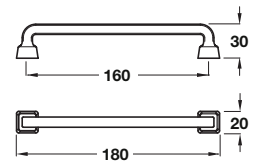

BRERA

4

Furniture Handles: Modern Classics

BRERA D handle

- > Order M4 handle screws separately
- > Zinc alloy
- > Order qty: 1 pc

| Finish | Cat. No. |
|----------------|------------|
| Satin nickel | 110.22.274 |
| Antique copper | 110.22.275 |
| Pewter | 110.22.276 |

TOH DESIGN 2020. © Häfele U.K. Ltd 2020. Dimensional data not binding. We reserve the right to alter specifications without notice.