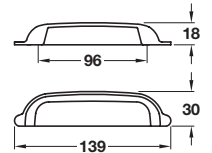

DELIA

4

Furniture Handles: Modern Classics

DELIA knob

DELIA cup handle

*Product is subject to variations in finish due to the finishing and manufacturing process of certain materials

*Product is subject to variations in finish due to the finishing and manufacturing process of certain materials

- > Order M4 handle screw separately
- > Brass
- > Order qty: 1 pc

Dim. A	Ø 30 mm	Ø 35 mm
Dim. B	26 mm	28 mm
Brushed brass*	110.35.110	110.35.105
Polished nickel	110.35.111	110.35.106
Antique copper*	110.35.112	110.35.107

- > Order M4 handle screws separately
- > Brass
- > Order qty: 1 pc

Finish	Cat. No.
Brushed brass*	110.35.115
Polished nickel	110.35.116
Antique copper*	110.35.117

TOH DESIGN 2020. © Häfele U.K. Ltd 2020. Dimensional data not binding. We reserve the right to alter specifications without notice.