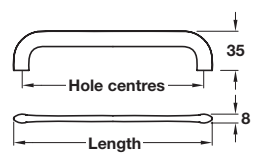

CURLY

Furniture Handles: Modern Life

4

CURLY D handle

- > Order M4 handle screws separately
- > Zinc alloy
- > Order qty: 1 pc

Length	Hole centres	Matt black
79 mm	64 mm	111.71.010
175 mm	160 mm	111.71.011
335 mm	320 mm	111.71.012