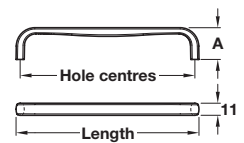

SWING

Furniture Handles: Modern Life

4

SWING D handle

- > Order M4 handle screws separately
- > Zinc alloy
- > Order qty: 1 pc

Length	Hole centres	Dim. A	Matt brass
72 mm	64 mm	28 mm	111.71.500
168 mm	160 mm	29 mm	111.71.501
328 mm	320 mm	29 mm	111.71.502

TOH DESIGN 2020, © Häfele U.K. Ltd 2020. Dimensional data not binding. We reserve the right to alter specifications without notice.