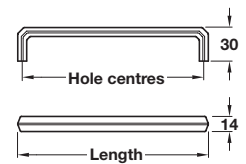

- > 2x M4 x 22 mm handles screws included
- > Zinc alloy
- > Order qty: 1 pc

Length	Hole centres	Graphite
136 mm	128 mm	113.96.120
168 mm	160 mm	113.96.121

ENCANTO pull handle

RHEA pull handle

- > 2x M4 x 22 mm handles screws included
- > Zinc alloy
- > Order qty: 1 pc

Length	Hole centres	Graphite
172 mm	160 mm	113.96.100
332 mm	320 mm	113.96.101

- > 2x M4 x 22 mm handles screws included
- > Zinc alloy
- > Order qty: 1 pc

Length	Hole centres	Graphite
153 mm	128 mm	113.96.110
185 mm	160 mm	113.96.111

TCH DESIGN 2020. © Häfele U.K. Ltd 2020. Dimensional data not binding. We reserve the right to alter specifications without notice.