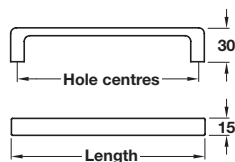

- > 2x M4 x 22 mm handles screws included
- > Zinc alloy
- > Order qty: 1 pc

Length	Hole centres	Graphite
136 mm	128 mm	113.96.120
168 mm	160 mm	113.96.121

ENCANTO pull handle

RHEA pull handle

- > 2x M4 x 22 mm handles screws included
- > Zinc alloy
- > Order qty: 1 pc

Length	Hole centres	Graphite
172 mm	160 mm	113.96.100
332 mm	320 mm	113.96.101

- > 2x M4 x 22 mm handles screws included
- > Zinc alloy
- > Order qty: 1 pc

Length	Hole centres	Graphite
153 mm	128 mm	113.96.110
185 mm	160 mm	113.96.111