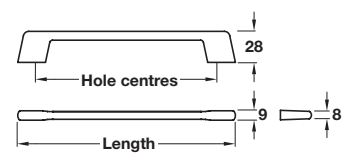

- > 2x M4 x 22 mm handles screws included
- > Zinc alloy
- > Order qty: 1 pc

Length	Hole centres	Graphite
136 mm	128 mm	113.96.120
168 mm	160 mm	113.96.121

ENCANTO pull handle

RHEA pull handle

- > 2x M4 x 22 mm handles screws included
- > Zinc alloy
- > Order qty: 1 pc

Length	Hole centres	Graphite
172 mm	160 mm	113.96.100
332 mm	320 mm	113.96.101

- > 2x M4 x 22 mm handles screws included
- > Zinc alloy
- > Order qty: 1 pc

Length	Hole centres	Graphite
153 mm	128 mm	113.96.110
185 mm	160 mm	113.96.111

TCH DESIGN 2020. © Häfele U.K. Ltd 2020. Dimensional data not binding. We reserve the right to alter specifications without notice.