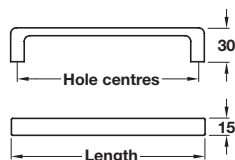

- > 2x M4 x 22 mm handles screws included
- > Zinc alloy
- > Order qty: 1 pc

Length	Hole centres	Graphite
136 mm	128 mm	113.96.120
168 mm	160 mm	113.96.121

ENCANTO pull handle

RHEA pull handle

- > 2x M4 x 22 mm handles screws included
- > Zinc alloy
- > Order qty: 1 pc

Length	Hole centres	Graphite
172 mm	160 mm	113.96.100
332 mm	320 mm	113.96.101

- > 2x M4 x 22 mm handles screws included
- > Zinc alloy
- > Order qty: 1 pc

Length	Hole centres	Graphite
153 mm	128 mm	113.96.110
185 mm	160 mm	113.96.111