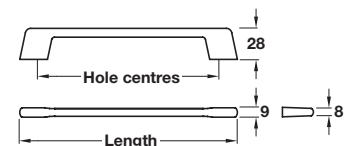

TARVOS pull handle

GRAPHITE TEXTURE

The Tarvos, Encanto and Rhea are textured furniture handles in a graphite finish with three designs of bar handles to choose from.

Use to contrast or coordinate, the textured finish gives added style and makes the handle a pleasure to use.

- > 2x M4 x 22 mm handles screws included
- > Zinc alloy
- > Order qty: 1 pc

Length	Hole centres	Graphite
136 mm	128 mm	113.96.120
168 mm	160 mm	113.96.121

ENCANTO pull handle

RHEA pull handle

- > 2x M4 x 22 mm handles screws included
- > Zinc alloy
- > Order qty: 1 pc

Length	Hole centres	Graphite
172 mm	160 mm	113.96.100
332 mm	320 mm	113.96.101

- > 2x M4 x 22 mm handles screws included
- > Zinc alloy
- > Order qty: 1 pc

Length	Hole centres	Graphite
153 mm	128 mm	113.96.110
185 mm	160 mm	113.96.111

TCH DESIGN 2020. © Häfele U.K. Ltd 2020. Dimensional data not binding. We reserve the right to alter specifications without notice.