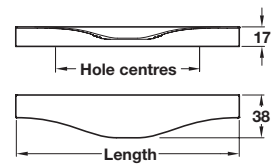

NOMA

Furniture Handles: Modern Life

4

NOMA profile handle

- > 2x M4 x 15 mm handle screws included
- > Aluminium
- > Order qty: 1 pc

Length	Hole centres	Cat. No.
Stainless steel effect		
200 mm	128 mm	126.45.045
350 mm	256 mm	126.45.048
Bright anodised		
200 mm	128 mm	126.45.965
350 mm	256 mm	126.45.969
Antique bronze		
200 mm	128 mm	126.45.046
350 mm	256 mm	126.45.049

TOH DESIGN 2020, © Häfele U.K. Ltd 2020. Dimensional data not binding. We reserve the right to alter specifications without notice.