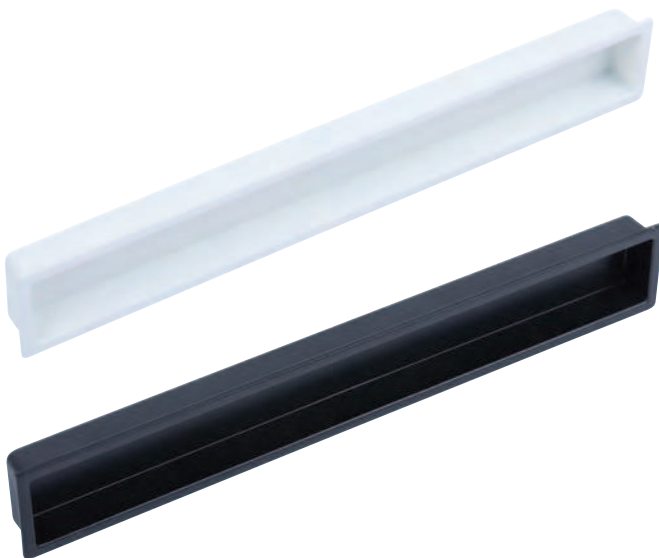

CUBIC

Matt white finish shown on both gloss dark grey or dark wood doors

Matt black finish shown on both gloss dark grey or dark wood doors

CUBIC inset handle

- > Press-in fixing
- > Zinc alloy
- > Order qty: 1 pc

Finish	Cat. No.
Matt white	151.11.640
Matt black	151.11.641

TCH DESIGN 2020. © Häfele U.K. Ltd 2020. Dimensional data not binding. We reserve the right to alter specifications without notice.