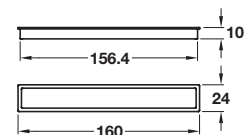

CUBIC

Matt white finish shown on both gloss dark grey or dark wood doors

Matt black finish shown on both gloss dark grey or dark wood doors

CUBIC inset handle

- > Press-in fixing
- > Zinc alloy
- > Order qty: 1 pc

Finish	Cat. No.
Matt white	151.11.640
Matt black	151.11.641

TCH DESIGN 2020. © Häfele U.K. Ltd 2020. Dimensional data not binding. We reserve the right to alter specifications without notice.