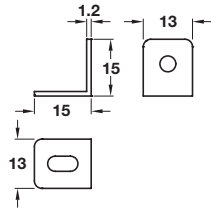

Angled bracket

- > Excellent for holding face frames on kitchen cabinets
- > Mild steel
- > Order qty: 1 pc

Finish	Cat. No.
Galvanized	260.26.972

Angled bracket

- > Screw fixing
- > For furniture assembly
- > Steel
- > Order qty: 1 pc

Finish	Cat. No.
Bright zinc plated	290.08.932

Metal door stop

- > Screw fixing
- > Excellent for use on inset kitchen cabinets
- > Order qty: 1 pc

Order door buffers, 356.22.420 separately

Finish	Cat. No.
Nickel	260.22.952