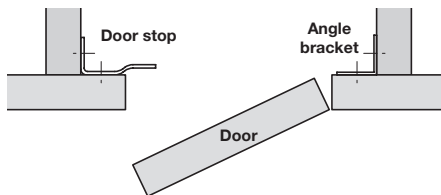

Angled bracket

- > Excellent for holding face frames on kitchen cabinets
- > Mild steel
- > Order qty: 1 pc

Finish	Cat. No.
Galvanized	260.26.972

Angled bracket

- > Screw fixing
- > For furniture assembly
- > Steel
- > Order qty: 1 pc

Finish	Cat. No.
Bright zinc plated	290.08.932

Metal door stop

- > Screw fixing
- > Excellent for use on inset kitchen cabinets
- > Order qty: 1 pc

Order door buffers, 356.22.420 separately

Finish	Cat. No.
Nickel	260.22.952