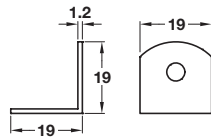

Angled bracket

- > Excellent for holding face frames on kitchen cabinets
- > Mild steel
- > Order qty: 1 pc

Finish	Cat. No.
Galvanized	260.26.972

Angled bracket

- > Screw fixing
- > For furniture assembly
- > Steel
- > Order qty: 1 pc