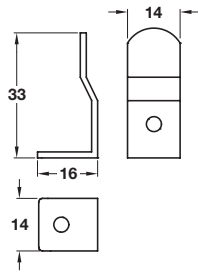

Angled bracket

- > Excellent for holding face frames on kitchen cabinets
- > Mild steel
- > Order qty: 1 pc

Finish	Cat. No.
Galvanized	260.26.972

Angled bracket

- > Screw fixing
- > For furniture assembly
- > Steel
- > Order qty: 1 pc

Finish	Cat. No.
Bright zinc plated	290.08.932

Metal door stop

- > Screw fixing
- > Excellent for use on inset kitchen cabinets
- > Order qty: 1 pc

Order door buffers, 356.22.420 separately

Finish	Cat. No.
Nickel	260.22.952