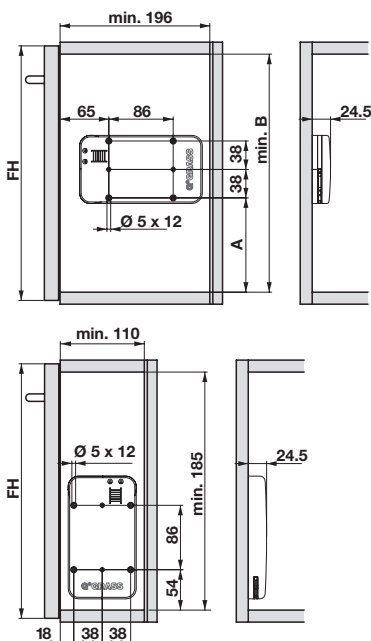

Grass Kinvaro D-M flap stay with pull cable, with spring force adjustment

- > Damped opening and gentle closing
- > Opening angle adjustable via length of pull cable
- > Spring force adjustment
- > Can be used with shallow cabinets from 110 mm depth
- > Flap weight up to 10 kg
- > Flap height 200-480 mm
- > Unhanded
- > Easy to install horizontally or vertically
- > Plastic
- > Order qty: 1 pc

Cover cap not included - order separately

Drill position and space required

FH	A	B
200 - 330	102	194
330 - 430	126	218
430 - 480	136	228

Minimum gap and door protrusion depend on the hinge fitted.

Order cover cap separately in choice of colour shown below

Front		V1 - installed horizontally							
Height		Flap weight including handle (kg)							
(FH)	Spring 60N		Spring 100N		Spring 160 N		Spring 200N		
	1x	2x	1x	2x	1x	2x	1x	2x	
200-230	4.0-4.8	-	4.2-6.2	-	5.8-8.0	-	7.2-10.4	-	
230-270	3.0-4.4	6.0-8.4	3.6-5.2	6.8-9.6	5.2-7.0	-	6.8-8.6	-	
270-330	2.9-3.8	5.6-7.8	3.0-4.6	6.4-8.8	4.6-6.0	8.6-11.8	6.4-7.8	-	
330-380	2.7-3.7	5.0-8.0	3.2-4.3	6.5-8.5	4.3-5.7	8.7-11.1	5.5-7.1	11.9-13.5	
380-430	2.9-3.6	4.5-6.1	3.1-3.9	5.7-7.3	4.5-6.1	8.5-10.1	5.4-6.9	10.9-12.5	
430-460	2.7-3.1	4.3-6.1	2.7-3.9	5.9-8.3	4.1-4.9	8.3-9.5	5.3-5.7	10.1-11.5	
460-480	2.5-2.9	4.1-5.7	2.8-3.8	5.3-7.7	3.8-4.8	7.2-9.6	5.4-5.6	9.8-11.4	

Front		V2 - installed vertically							
Height		Flap weight including handle (kg)							
(FH)	Spring 60N		Spring 100N		Spring 160 N		Spring 200N		
	1x	2x	1x	2x	1x	2x	1x	2x	
200-230	4.1-5.9	-	5.3-7.3	-	-	-	-	-	
230-270	3.3-4.8	6.8-9.6	4.2-6.0	9.6-12.8	-	-	-	-	
270-330	3.2-4.5	6.3-8.1	3.8-5.1	7.9-11.1	5.3-6.5	10.7-12.9	-	-	
330-380	2.6-3.4	5.0-6.5	3.3-4.5	7.3-8.5	4.8-5.6	9.8-11.4	6.7-7.3	11.8-13.0	
380-430	2.5-3.4	5.0-6.2	3.2-4.2	6.2-8.2	6.1-8.0	9.0-10.4	5.9-6.6	13.3-14.9	
430-460	2.3-3.0	4.6-6.2	3.0-3.8	6.2-7.8	4.6-5.4	12.9-15.5	5.6-6.6	11.4-12.2	
460-480	2.4-3.2	4.6-6.0	2.8-4.0	5.6-7.8	4.5-5.4	8.8-10.4	5.4-6.0	10.8-11.6	