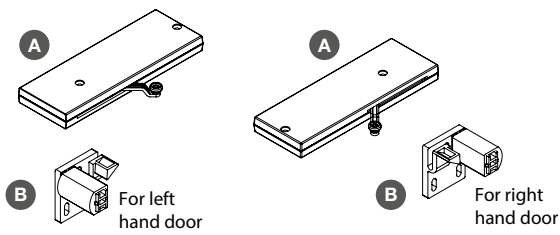

**EKU Combino 35 soft closing system fitting set and cover cap set**

- > Fitting set includes:
  - A Soft close system, for left and right hand doors, screw fixing to underside of cabinet at top, 20 x 26 x 311 mm, light grey plastic
  - B Followers, for left and right hand doors, hold self closing roller in place, 42 mm height, light grey plastic
- > Supplementary item:
  - C Adaptor set, comprises 1 pair brackets with fixings, galvanized steel
- > Order qty: 1 set (order 1 set per 2 door application)

Item	For 2 doors
A Soft closing system	1 pair
B Followers	1 pair
Cat. No.	405.10.005
Supplementary items	For 2 doors
C Adaptor set	405.10.092