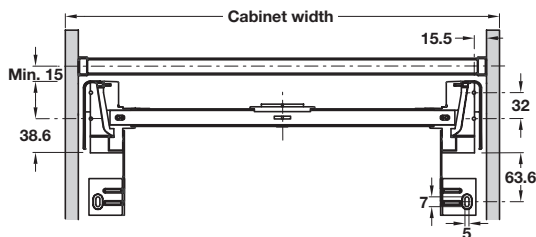

Ninka one2five flexible hanging frames, for Häfele Matrix Box P or Grass Nova Pro Scala

- > Designed to fit Häfele Matrix Box P or Grass Nova Pro Scala drawers
- > Suitable for 400, 450, 500 or 600 mm cabinet widths with 18/19 mm board thickness
- > Robust plastic and steel construction
- > Order qty: 1 pc

For cabinet width	Standard	Recess
Dark grey		
400 mm	502.90.403	502.87.313
450 mm	502.90.404	-
500 mm	502.90.405	-
600 mm	502.90.406	502.87.317
Light grey		
400 mm	502.90.703	502.87.813
450 mm	502.90.704	-
500 mm	502.90.705	-
600 mm	502.90.706	502.87.817

Ninka one2five flexible hanging frames, for Blum Tandembox or Grass DWD

- > Standard version designed to fit Blum TANDEMBOX (Antaro/Intivo) and Grass DWD drawers
- > Recess version designed to fit Blum TANDEMBOX (Antaro/Intivo) only
- > Suitable for 400, 450, 500 or 600 mm cabinet widths with 18/19 mm board thickness
- > Robust plastic and steel construction
- > Order qty: 1 pc

For cabinet width	Standard	Recess
Dark grey		
400 mm	502.90.193	502.87.303
450 mm	502.90.192	-
500 mm	502.90.198	-
600 mm	502.90.197	502.87.307
Light grey		
400 mm	502.90.793	502.87.803
450 mm	502.90.792	-
500 mm	502.90.798	-
600 mm	502.90.797	502.87.807