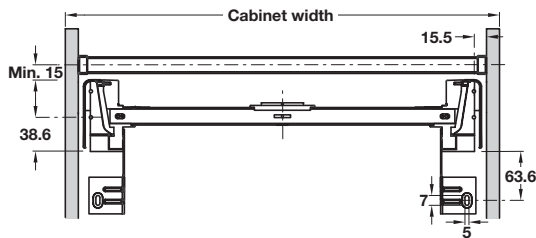

1

NINKA ONE2FIVE AND ONE2SEVEN SYSTEMS - MODULAR

The One2Five modular system is designed to ensure a perfectly tailored solution to popular drawer systems. For 400-600 mm width cabinets with 18/19 mm board thickness.

Ninka one2five flexible hanging frames, for Häfele Matrix Box P or Grass Nova Pro Scala

- > Designed to fit Häfele Matrix Box P or Grass Nova Pro Scala drawers
- > Suitable for 400, 450, 500 or 600 mm cabinet widths with 18/19 mm board thickness
- > Robust plastic and steel construction
- > Order qty: 1 pc

For cabinet width	Standard	Recess
Dark grey		
400 mm	502.90.403	502.87.313
450 mm	502.90.404	-
500 mm	502.90.405	-
600 mm	502.90.406	502.87.317
Light grey		
400 mm	502.90.703	502.87.813
450 mm	502.90.704	-
500 mm	502.90.705	-
600 mm	502.90.706	502.87.817

For cabinet width	Standard	Recess
Dark grey		
400 mm	502.90.193	502.87.303
450 mm	502.90.192	-
500 mm	502.90.198	-
600 mm	502.90.197	502.87.307
Light grey		
400 mm	502.90.793	502.87.803
450 mm	502.90.792	-
500 mm	502.90.798	-
600 mm	502.90.797	502.87.807