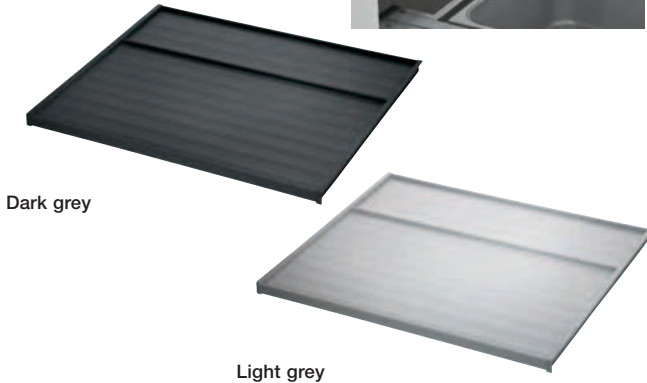

## Ninka one2five and one2seven economic lid cover plate

- > Cover plate for use with hanging frame, alternative option to individual lids
- > Suitable for 18/19 mm board thickness
- > Plastic
- > Order qty: 1 pc

Dark grey

Light grey

Cover plate for cabinet width	Dark grey	Light grey
300 mm	502.90.252	502.90.652
400 mm	502.90.253	502.90.653
450 mm	502.87.434	502.90.634
500 mm	502.87.435	502.90.655
600 mm	502.87.437	502.90.657

## Ninka one2five and one2seven suspension rail

Dark grey

Light grey

- > Lid cover plate suspension rail
- > For mounting the lid cover plate in the cabinet
- > Plastic
- > Order qty: 1 pc (order 2 pcs per lid cover plate)

## Ninka one2five and one2seven individual bin lid

Dark grey

Light grey

- > For waste bins
- > Can be used with lid cover plate
- > Plastic
- > Order qty: 1 pc

Standard lid

Bio-filter lid

Replacement bio-filter