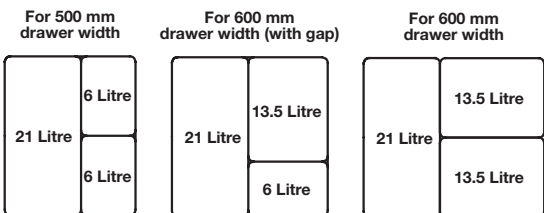

# NINKA ONE2FOUR WASTE BIN SYSTEM

Free-standing bin containers, for installation in standard drawer boxes.

- > For 500 and 600 mm wide drawers but can also be combined for use in wider drawers
- > Available as sets with base plates, or as individual bins to create additional configurations

## Ninka One2Four waste bin set

- > Free-standing bin containers, for installation in standard drawer boxes
- > For 500 and 600 mm wide drawers but can also be combined for use in wider drawers
- > Installed height x depth: 280 x 473 mm (can also be used in 423 mm deep drawers)
- > Aluminium coloured plastic lids, base plate and bins
- > 48 litre capacity bin set complies with Code for Sustainable Homes
- > Order qty: 1 set

For drawer width	Total capacity	Bins included	Cat. No.
<b>384 mm base plate width</b>			
500 mm	33 litres	1x 21, 2x 6 litres	502.90.925
<b>484 mm base plate width</b>			
600 mm (with gap)	40.5 litres	1x 6, 13.5, 21 litres	502.90.935
600 mm	48 litres	2x 13.5, 1x 21 litres	502.90.926