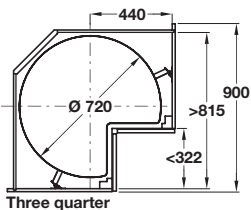

Grey shelf with silver rail shown

- > Designed with no central column to give greatest amount of storage space and with adjustable shelf heights to suit different cabinet heights
- > Shelves are side mounted to carcass walls using an ingenious pole-free system
- > Can be retro-fitted into existing cabinets
- > Shelves rotate independently of each other
- > Cabinet is not included

### VS COR Wheel Pro pole-free three quarter corner unit

Built-in depth min. 815 mm, Ø 720 mm shelves

- > Built in depth: Min. 815 mm
- > Installed height: Min. 620 mm
- > Suitable for 900 mm corner cabinets
- > Every set comes complete with fixing materials and fitting instructions
- > Set includes:
  - 2x White/lava grey wood round shelves with polished chrome plated/lava grey painted rail
  - 1x Lower shelf central bearing
  - 1x Upper shelf diagonal strut
- > Order qty: 1 set (1 set = 2 shelves and fittings)