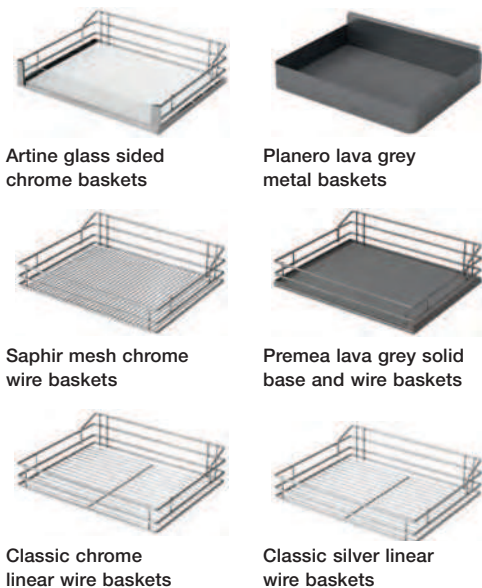

VS TAL GATE swing out larder unit complete set, centre mounting, height adjustable, full extension

Planero lava grey metal baskets and lava grey frame shown

- > 1200-1450 mm, 1450-1700 mm: 4x baskets included
1700-1950 mm, 1900-2140 mm: 5x baskets included (single baskets can be ordered in addition separately)
- > Built-in depth min. 480 mm
- > For cabinet widths 500 or 600 mm
- > Total weight capacity max. 75 kg
- > Weight capacity per basket max. 15 kg
- > Recommended hinges (not inc.):
110°/120° for 500 and 600 mm larder units
If soft closing required, hinges with damper must be used
- > Baskets are individually height adjustable
- > Set includes:
1x Frame set, silver or lava grey
1x Runner set, silver or lava grey
1x Basket set
- > Order qty: 1 set

VAUTH-SAGEL
10
YEAR WARRANTY

Centre Mounting

450

500

600

Fixings included

For cabinet width	500 mm	600 mm
Basket width	400 mm	500 mm
Installed height		
Artline glass sided chrome wire baskets		
1200-1450 mm	-	549.57.491
1450-1700 mm	-	549.57.492
1700-1950 mm	549.57.483	549.57.493
1900-2140 mm	549.57.484	549.57.494
Planero lava grey metal baskets		
1200-1450 mm	-	549.58.341
1450-1700 mm	-	549.58.342
1700-1950 mm	549.58.333	549.58.343
1900-2140 mm	549.58.334	549.58.344
Premea lava grey solid base and wire baskets		
1200-1450 mm	-	549.57.011
1450-1700 mm	-	549.57.012
1700-1950 mm	549.57.003	549.57.013
1900-2140 mm	549.57.004	549.57.014
Saphir mesh chrome wire baskets		
1200-1450 mm	-	549.57.291
1450-1700 mm	-	549.57.292
1700-1950 mm	549.57.283	549.57.293
1900-2140 mm	549.57.284	549.57.294
Classic chrome linear wire baskets		
1200-1450 mm	-	549.58.141
1450-1700 mm	-	549.58.142
1700-1950 mm	549.58.133	549.58.143
1900-2140 mm	549.58.134	549.58.144
Classic silver linear wire baskets		
1200-1450 mm	-	549.58.941
1450-1700 mm	-	549.58.942
1700-1950 mm	549.58.933	549.58.943
1900-2140 mm	549.58.934	549.58.944