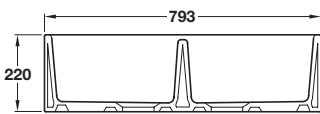

RANGEMASTER FARMHOUSE DOUBLE BOWL BELFAST

Created to seamlessly blend modern living with traditional country kitchen, the Farmhouse Belfast has a reduced weight, alongside a more rounded and curvaceous bowl design. This fire-clay ceramic sink adds new appeal to a traditional aesthetic.

Rangemaster Farmhouse Belfast double bowl sink

- > Overall size: 793 x 491 mm
- > Bowl size: 366 x 450 mm
- > Fire-clay ceramic
- > Waste kit included
- > Order qty: 1 pc

10 Year Warranty	Belfast Mount	Unhanded	800 mm Cabinet
------------------	---------------	----------	----------------