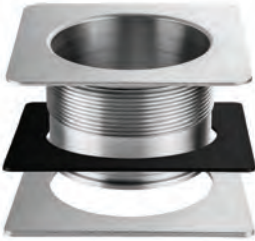

WASTE DISPOSAL ADAPTOR AND TAP SUPPORT BRACKET

Rangemaster square waste disposal adaptor

- > Adapts Rangemaster sinks with square wastes to be fitted with Rangemaster waste disposal units
- > Overall size: 120 x 120 mm
- > Brushed stainless steel
- > Order qty: 1 pc

Adapts Rangemaster Atlantic Cube and Atlantic Quad sinks to be fitted with Rangemaster waste disposal units, shown on page **1.401**

Cat. No.	
Square waste disposal adaptor	565.61.989

Smeg universal tap brace

- > To add extra stability to tap and allow easy swivel movements between bowls
- > Suitable for new tap installations and retrofit - can be installed without disconnecting water supply
- > Stainless steel
- > Order qty: 1 pc

Cat. No.	
Universal tap brace	567.97.970

GROHE SOAP DISPENSERS

The ideal addition to your GROHE kitchen tap. With a timeless design and crafted from the finest materials, the GROHE soap dispensers look perfect in any modern kitchen. Practical and convenient, designed to complement GROHE kitchen taps for a sleek and harmonious modern look.