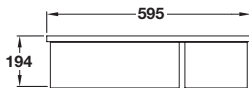

Rangemaster Rustique 1.5 bowl sink

- > Overall size: 595 x 520 mm
- > Main bowl size: 460 x 336 mm, second bowl size: 198 x 140 mm
- > Cut-out size: 575 x 500 mm
- > White fire-clay ceramic
- > Waste kit included
- > Order qty: 1 pc

There is a ± 2% tolerance on the dimensions shown for these sinks due to the manufacturing process and the material used

Small bowl position	Cat. No.
Right	565.63.721

Rangemaster Rustique 1.5 bowl sink

- > Overall size: 595 x 460 mm
- > Main bowl size: 400 x 326 mm, second bowl size: 384 x 172 mm
- > Cut-out size: 575 x 440 mm
- > White fire-clay ceramic
- > Waste kit included
- > Order qty: 1 pc