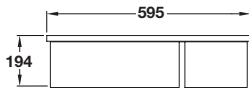

Rangemaster Rustique 1.5 bowl sink

- > Overall size: 595 x 520 mm
- > Main bowl size: 460 x 336 mm, second bowl size: 198 x 140 mm
- > Cut-out size: 575 x 500 mm
- > White fire-clay ceramic
- > Waste kit included
- > Order qty: 1 pc

There is a ± 2% tolerance on the dimensions shown for these sinks due to the manufacturing process and the material used

Small bowl position	Cat. No.
Right	565.63.721

Rangemaster Rustique 1.5 bowl sink

- > Overall size: 595 x 460 mm
- > Main bowl size: 400 x 326 mm, second bowl size: 384 x 172 mm
- > Cut-out size: 575 x 440 mm
- > White fire-clay ceramic
- > Waste kit included
- > Order qty: 1 pc