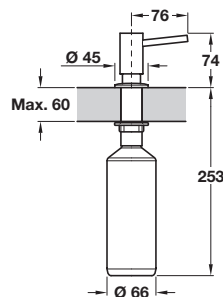

Grohe Contemporary soap dispenser

- > Height above worktop: 74 mm
- > Ø 30 mm hole cut out required
- > 400 ml capacity
- > Body material: Brass
- > Order qty: 1 pc

5 Year Guarantee

Finish	Cat. No.
Polished chrome	569.25.260

Grohe Cosmopolitan soap dispenser

Polished chrome

Brushed super steel

- > Height above worktop: 74 mm
- > Ø 30 mm hole cut out required
- > 400 ml capacity
- > Body material: Brass
- > Order qty: 1 pc

5 Year Guarantee

Finish	Cat. No.
Polished chrome	569.25.270
Brushed super steel	569.25.070

Grohe Authentic Style soap dispenser

- > Height above worktop: 77 mm
- > Ø 30 mm hole cut out required
- > 400 ml capacity
- > Body material: Brass
- > Order qty: 1 pc

5 Year Guarantee

Finish	Cat. No.
Polished chrome	569.25.280

TCH DESIGN 2020. © Häfele U.K. Ltd 2020. Dimensional data not binding. We reserve the right to alter specifications without notice.