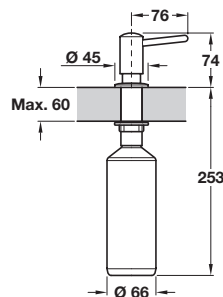

Grohe Contemporary soap dispenser

- > Height above worktop: 74 mm
- > Ø 30 mm hole cut out required
- > 400 ml capacity
- > Body material: Brass
- > Order qty: 1 pc

5 Year Guarantee

Finish	Cat. No.
Polished chrome	569.25.260

Grohe Cosmopolitan soap dispenser

Polished chrome

Brushed super steel

- > Height above worktop: 74 mm
- > Ø 30 mm hole cut out required
- > 400 ml capacity
- > Body material: Brass
- > Order qty: 1 pc

5 Year Guarantee

Finish	Cat. No.
Polished chrome	569.25.270
Brushed super steel	569.25.070

Grohe Authentic Style soap dispenser

- > Height above worktop: 77 mm
- > Ø 30 mm hole cut out required
- > 400 ml capacity
- > Body material: Brass
- > Order qty: 1 pc

5 Year Guarantee

Finish	Cat. No.
Polished chrome	569.25.280

TCH DESIGN 2020. © Häfele U.K. Ltd 2020. Dimensional data not binding. We reserve the right to alter specifications without notice.