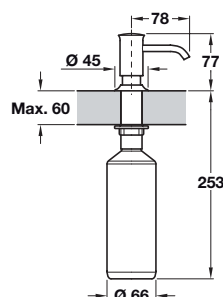

Grohe Contemporary soap dispenser

- > Height above worktop: 74 mm
- > Ø 30 mm hole cut out required
- > 400 ml capacity
- > Body material: Brass
- > Order qty: 1 pc

5 Year Guarantee

Finish	Cat. No.
Polished chrome	569.25.260

Grohe Cosmopolitan soap dispenser

Polished chrome

Brushed super steel

- > Height above worktop: 74 mm
- > Ø 30 mm hole cut out required
- > 400 ml capacity
- > Body material: Brass
- > Order qty: 1 pc

5 Year Guarantee

Finish	Cat. No.
Polished chrome	569.25.270
Brushed super steel	569.25.070

Grohe Authentic Style soap dispenser

- > Height above worktop: 77 mm
- > Ø 30 mm hole cut out required
- > 400 ml capacity
- > Body material: Brass
- > Order qty: 1 pc

5 Year Guarantee

Finish	Cat. No.
Polished chrome	569.25.280

TCH DESIGN 2020. © Häfele U.K. Ltd 2020. Dimensional data not binding. We reserve the right to alter specifications without notice.