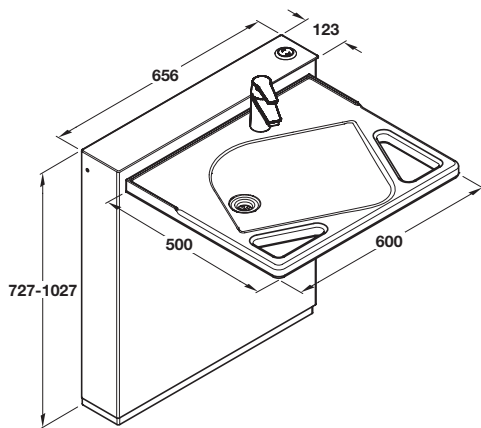

ROPOX ELECTRIC HEIGHT ADJUSTABLE WASHBASIN FOR ACCESSIBLE LIVING

Height adjustable washbasin, electric adjustment by 300 mm.

- > Electrically height adjustable washbasin
- > Push button height adjustment with hidden plumbing
- > 300 mm height adjustment
- > Control switch can be placed on the left or right side of the washbasin to suit your individual needs
- > Cost effective adjustment by carers in Care Homes, Sheltered Housing or at home
- > Basin designed with the help of Occupational Therapists to give hand holds which act as arm supports when sitting at the basin. A slow gradient allows hands to slide to the shallow

Electric height adjustable washbasin

- > Height adjustable unit
- > Consists of: Electric height adjustable unit, basin, polished chrome monobloc mixer tap and plumbing kit
- > Electric height adjustment between 300 mm
- > Load carrying capacity 200 kg
- > Aluminium, steel, plastic and porcelain
- > Order qty: 1 pc