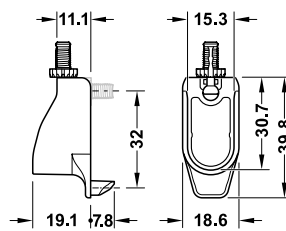

## Häfele Dresscode hook, straight edged

- > Hook for suspending handbags and scarves on the wardrobe rail
- > For sliding onto straight-edged wardrobe rail
- > Plastic
- > Order qty: 1 pc

Häfele Dresscode wardrobe rail is shown on page **2.26**

## Häfele Dresscode rail end support, for OVAL wardrobe rails

- > For installation on side panel inside the cabinet or on the Häfele Dresscode aluminium frame system
- > Can be combined with all OVAL wardrobe rails 30 x 15 mm
- > Zinc alloy
- > Order qty: 1 pc (1 pc = 1 pair)

Order reference:  
Wardrobe rail length = internal cabinet width - 27 mm

Finish	Cat. No.
Galvanized	803.17.600

Most of the products you will find in this catalogue are available within 24 hours. However, to be able to offer the breadth of range in our collection, a small number of products have a longer lead time that is typically around 14 days. Please call 0800 171 2909 for an accurate delivery date when you see this symbol.