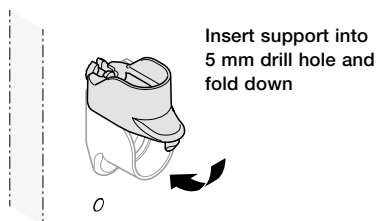

Order reference:
Wardrobe rail length = internal cabinet width - 27 mm

Finish	Cat. No.
Galvanized	803.17.600

Most of the products you will find in this catalogue are available within 24 hours. However, to be able to offer the breadth of range in our collection, a small number of products have a longer lead time that is typically around 14 days. Please call 0800 171 2909 for an accurate delivery date when you see this symbol.

PAGE AMENDED
28.05.21/1