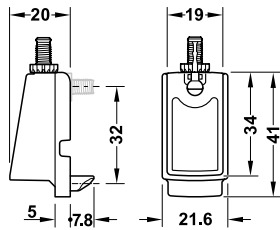

## Häfele Dresscode rail end support, straight edged

- > For installation on side panel inside the cabinet or on the Häfele Dresscode aluminium frame system
- > Powder coated zinc alloy
- > Order qty: 1 pc

Order reference:  
Wardrobe rail length = internal cabinet width - 27 mm

Finish	Cat. No.
Galvanized	803.17.600

Most of the products you will find in this catalogue are available within 24 hours. However, to be able to offer the breadth of range in our collection, a small number of products have a longer lead time that is typically around 14 days. Please call 0800 171 2909 for an accurate delivery date when you see this symbol.