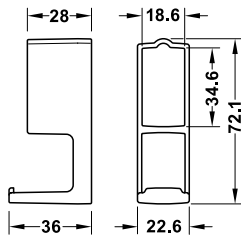

Häfele Dresscode hook, straight edged

- > Hook for suspending handbags and scarves on the wardrobe rail
- > For sliding onto straight-edged wardrobe rail
- > Plastic
- > Order qty: 1 pc

Häfele Dresscode wardrobe rail is shown on page **2.26**

Finish	Cat. No.
Umber grey	803.30.500
Traffic white	803.30.700