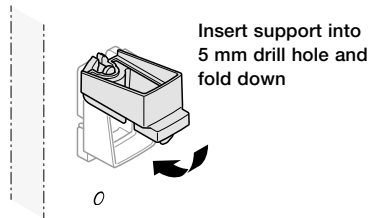

## Häfele Dresscode rail end support, straight edged

- > For installation on side panel inside the cabinet or on the Häfele Dresscode aluminium frame system
- > Powder coated zinc alloy
- > Order qty: 1 pc