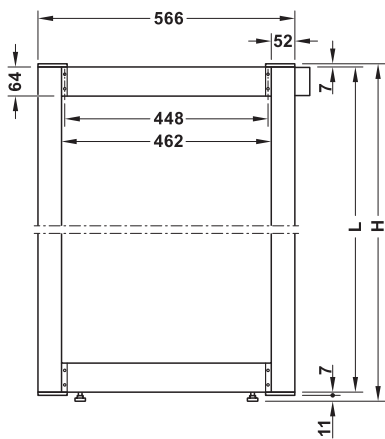

Häfele Dresscode aluminium frame system

- > Can be freely positioned at intervals of 32 mm
- > Individual, customised solutions
- > Can be combined with Häfele Loox LED strip lights and Häfele Aluflex sliding door fittings
- > Extremely stable
- > Area of application: For individual walk-in wardrobes and shelf systems
- > Version: The side components can be illuminated with Häfele Loox LED strip lights, can be combined with Häfele Aluflex sliding door fittings
- > System depth: 566 mm
- > Thickness: 19 mm
- > Height adjustment: +14 mm
- > Installation: Frame for plug fitting, foot for screwing in, struts must be fixed at top and at bottom with hex socket head screw
- > Powder coated aluminium
- > Set includes:
 - 2x profiles
 - 2x aluminium struts
 - 1x wall bracket
 - 2x height adjustable feet
 - 14/18x clip-in keder for height adjustment
- > Order qty: 1 set

The side components must be prevented from tipping in accordance with EN 1129. Ensure that the surface is suitable for attaching the securing brackets

! > Only shelves can be mounted on the aluminium struts. 2x shelves must be mounted with installation height up to 1200 mm and 3x shelves with installation height from 1200 mm for stability reasons

> Recommendation: Häfele Loox LED strip light cable connection at bottom

Profile length L	System height H	Umber grey RAL 7022	Traffic white RAL 9016
2300 mm	2325 mm	806.33.501	806.33.701
2940 mm	2965 mm	806.33.502	806.33.702