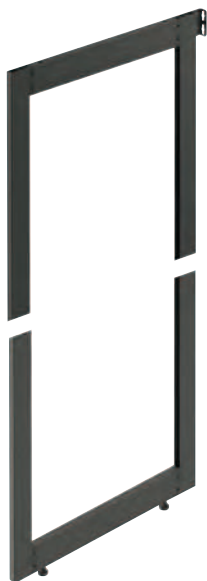

Häfele Dresscode aluminium frame system

- > Can be freely positioned at intervals of 32 mm
- > Individual, customised solutions
- > Can be combined with Häfele Loox LED strip lights and Häfele Aluflex sliding door fittings
- > Extremely stable
- > Area of application: For individual walk-in wardrobes and shelf systems
- > Version: The side components can be illuminated with Häfele Loox LED strip lights, can be combined with Häfele Aluflex sliding door fittings
- > System depth: 566 mm
- > Thickness: 19 mm
- > Height adjustment: +14 mm
- > Installation: Frame for plug fitting, foot for screwing in, struts must be fixed at top and at bottom with hex socket head screw
- > Powder coated aluminium
- > Set includes:
 - 2x profiles
 - 2x aluminium struts
 - 1x wall bracket
 - 2x height adjustable feet
 - 14/18x clip-in keder for height adjustment
- > Order qty: 1 set

The side components must be prevented from tipping in accordance with EN 1129. Ensure that the surface is suitable for attaching the securing brackets

! > Only shelves can be mounted on the aluminium struts. 2x shelves must be mounted with installation height up to 1200 mm and 3x shelves with installation height from 1200 mm for stability reasons

> Recommendation: Häfele Loox LED strip light cable connection at bottom

Profile length L	System height H	Umber grey RAL 7022	Traffic white RAL 9016
2300 mm	2325 mm	806.33.501	806.33.701
2940 mm	2965 mm	806.33.502	806.33.702