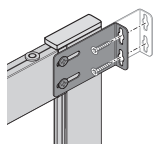

Häfele Dresscode aluminium frame system

- > Can be freely positioned at intervals of 32 mm
- > Individual, customised solutions
- > Can be combined with Häfele Loox LED strip lights and Häfele Aluflex sliding door fittings
- > Extremely stable
- > Area of application: For individual walk-in wardrobes and shelf systems
- > Version: The side components can be illuminated with Häfele Loox LED strip lights, can be combined with Häfele Aluflex sliding door fittings
- > System depth: 566 mm
- > Thickness: 19 mm
- > Height adjustment: +14 mm
- > Installation: Frame for plug fitting, foot for screwing in, struts must be fixed at top and at bottom with hex socket head screw
- > Powder coated aluminium
- > Set includes:
 - 2x profiles
 - 2x aluminium struts
 - 1x wall bracket
 - 2x height adjustable feet
 - 14/18x clip-in keder for height adjustment
- > Order qty: 1 set

The side components must be prevented from tipping in accordance with EN 1129. Ensure that the surface is suitable for attaching the securing brackets

! > Only shelves can be mounted on the aluminium struts. 2x shelves must be mounted with installation height up to 1200 mm and 3x shelves with installation height from 1200 mm for stability reasons