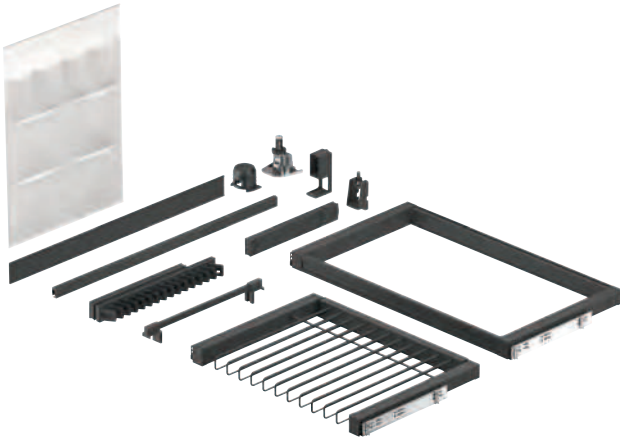

Häfele Dresscode equipment set 3

- > Set includes:
 - 1x wardrobe rail, 1x pair of rail end supports
 - 5x hooks
 - 1x multi-functional pull out
 - 1x hanging pocket organiser
 - 2x pull out frames
 - 1x trouser rack
 - 3x pairs of spacer bars
 - 2x designer panels
 - 1x shoe rack
 - 4x shelf support sets
- > Order qty: 1 pc

Please manufacture wooden cabinet or order suitable aluminium frame set, shown below

Häfele Dresscode aluminium frame, suitable for equipment set 3

- > Set includes:
 - 2x aluminium frame sets
 - 6x struts
 - 3x shelf connectors
- > Order qty: 1 pc

Wooden elements not supplied, please manufacture yourself. Steel shelves and hook-in shelves can be ordered separately, shown on pages **2.18, 2.31**

System height	Umber grey	Traffic white
2325 mm	806.33.531	806.33.731

Häfele Dresscode Loox light set, suitable for aluminium frame and wardrobe rail

- > Set includes:
 - 1x Loox LED strip light 15 m, 1x driver 60 W, 1x lead 2 m,
 - 1x dimmer 2 m lead
- > Order qty: 1 pc