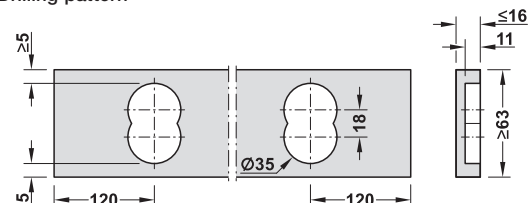

Häfele Dresscode adapter for customised wooden panel

- > For connecting the pull out frame with self-manufactured wooden panels
- > For plug fitting without tools
- > Plastic
- > Set includes:
 - 2x snap-in elements
 - 2x clamp connectors
- > Order qty: 1 pc

Installation

With large and heavy panels, the snap-in elements must be screwed or glued into the panel

Drilling pattern

Panel width = internal cabinet width - 6 mm

Finish	Cat. No.
White	806.35.990

Häfele Dresscode steel hook-in shelf

- > For inserting into pull out frame
- > For cabinet width 19 mm
- > Converts the pull out frame into a drawer
- > Easy to clean surface
- > Steel
- > Order qty: 1 pc

Width B	Umber grey RAL 7022	Traffic white RAL 9016
305 mm	806.43.502	806.43.702
405 mm	806.43.503	806.43.703
605 mm	806.43.504	806.43.704
705 mm	806.43.505	806.43.705
805 mm	806.43.506	806.43.706