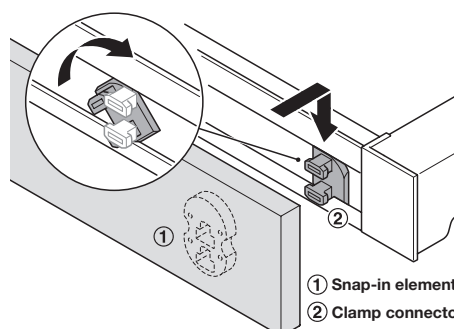

Häfele Dresscode adapter for customised wooden panel

- > For connecting the pull out frame with self-manufactured wooden panels
- > For plug fitting without tools
- > Plastic
- > Set includes:
 - 2x snap-in elements
 - 2x clamp connectors
- > Order qty: 1 pc

Installation

With large and heavy panels, the snap-in elements must be screwed or glued into the panel

Drilling pattern

Panel width = internal cabinet width - 6 mm

Finish	Cat. No.
White	806.35.990

Häfele Dresscode steel hook-in shelf

- > For inserting into pull out frame
- > For cabinet width 19 mm
- > Converts the pull out frame into a drawer
- > Easy to clean surface
- > Steel
- > Order qty: 1 pc

Width B	Umber grey RAL 7022	Traffic white RAL 9016
305 mm	806.43.502	806.43.702
405 mm	806.43.503	806.43.703
605 mm	806.43.504	806.43.704
705 mm	806.43.505	806.43.705
805 mm	806.43.506	806.43.706