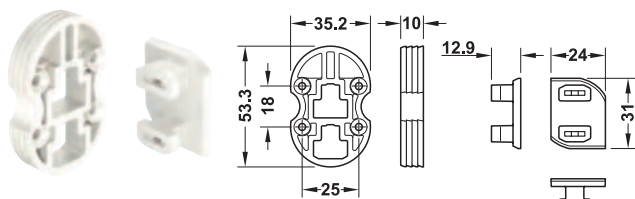

Häfele Dresscode adapter for customised wooden panel

- > For connecting the pull out frame with self-manufactured wooden panels
- > For plug fitting without tools
- > Plastic
- > Set includes:
 - 2x snap-in elements
 - 2x clamp connectors
- > Order qty: 1 pc

Installation

With large and heavy panels, the snap-in elements must be screwed or glued into the panel

Drilling pattern

Panel width = internal cabinet width - 6 mm

Finish	Cat. No.
White	806.35.990

Häfele Dresscode steel hook-in shelf

- > For inserting into pull out frame
- > For cabinet width 19 mm
- > Converts the pull out frame into a drawer
- > Easy to clean surface
- > Steel
- > Order qty: 1 pc

Width B	Umber grey RAL 7022	Traffic white RAL 9016
305 mm	806.43.502	806.43.702
405 mm	806.43.503	806.43.703
605 mm	806.43.504	806.43.704
705 mm	806.43.505	806.43.705
805 mm	806.43.506	806.43.706