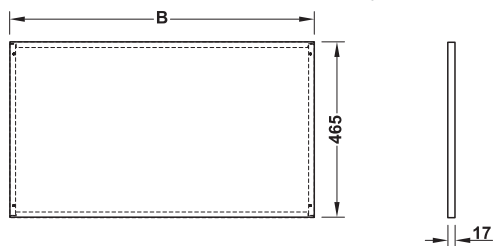

Installation

With large and heavy panels, the snap-in elements must be screwed or glued into the panel

Drilling pattern

Panel width = internal cabinet width - 6 mm

Finish	Cat. No.
White	806.35.990

Häfele Dresscode steel hook-in shelf

- > For inserting into pull out frame
- > For cabinet width 19 mm
- > Converts the pull out frame into a drawer
- > Easy to clean surface
- > Steel
- > Order qty: 1 pc

Width B	Umber grey RAL 7022	Traffic white RAL 9016
305 mm	806.43.502	806.43.702
405 mm	806.43.503	806.43.703
605 mm	806.43.504	806.43.704
705 mm	806.43.505	806.43.705
805 mm	806.43.506	806.43.706