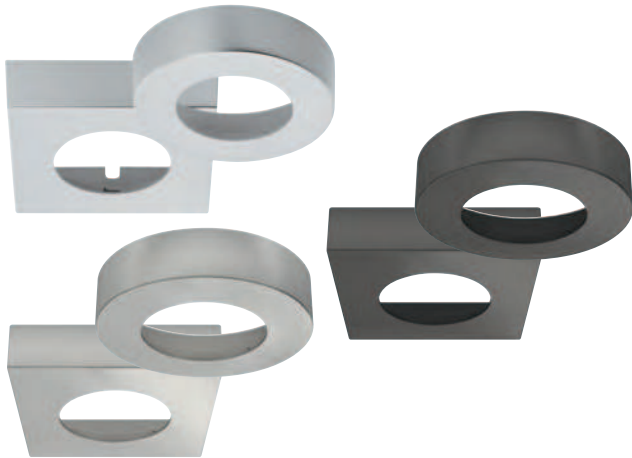

## Loox 2025 / 2091 / 3091/ 3092 surface mounting bezel

- > For surface mounting Loox LED 2025 / 2091 / 3091 / 3092
- > Plastic
- > Order qty: 1 pc

Round

Square

| Bezel type               | Round      | Square     |
|--------------------------|------------|------------|
| Silver coloured          | 833.72.124 | 833.72.125 |
| Anthracite               | 833.72.193 | 833.72.195 |
| Stainless steel coloured | 833.72.194 | 833.72.197 |

Note: IP rating is 20 when light is surface mounted

## Loox 2025 / 2091 / 3091 / 3092 recess mounting bezel

- > For recess mounting Loox LED 2025 / 2091 / 3091 / 3092
- > Plastic
- > Order qty: 1 pc

Round

Square

| Bezel type               | Round      | Square     |
|--------------------------|------------|------------|
| Silver coloured          | 833.72.126 | 833.72.127 |
| Anthracite               | 833.72.380 | 833.72.383 |
| Stainless steel coloured | 833.72.382 | 833.72.385 |

## Loox5 2025 / 2040 light to driver connecting lead, with snap-in connector

- > For connecting Loox LED 2025 or 2040
- > 1.5 A/24 AWG
- > Black plastic
- > Order qty: 1 pc

**5** 12V

| Length   | 1000 mm    | 2000 mm    |
|----------|------------|------------|
| Cat. No. | 833.95.789 | 833.95.788 |