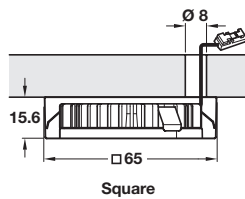

## Loox 2025 / 2091 / 3091/ 3092 surface mounting bezel

- > For surface mounting Loox LED 2025 / 2091 / 3091 / 3092
- > Plastic
- > Order qty: 1 pc

Round

Square

| Bezel type               | Round      | Square     |
|--------------------------|------------|------------|
| Silver coloured          | 833.72.124 | 833.72.125 |
| Anthracite               | 833.72.193 | 833.72.195 |
| Stainless steel coloured | 833.72.194 | 833.72.197 |

## Loox 2025 / 2091 / 3091 / 3092 recess mounting bezel

- > For recess mounting Loox LED 2025 / 2091 / 3091 / 3092
- > Plastic
- > Order qty: 1 pc

Round

Square

| Bezel type               | Round      | Square     |
|--------------------------|------------|------------|
| Silver coloured          | 833.72.126 | 833.72.127 |
| Anthracite               | 833.72.380 | 833.72.383 |
| Stainless steel coloured | 833.72.382 | 833.72.385 |

## Loox5 2025 / 2040 light to driver connecting lead, with snap-in connector

- > For connecting Loox LED 2025 or 2040
- > 1.5 A/24 AWG
- > Black plastic
- > Order qty: 1 pc

**5** 12V

| Length   | 1000 mm    | 2000 mm    |
|----------|------------|------------|
| Cat. No. | 833.95.789 | 833.95.788 |