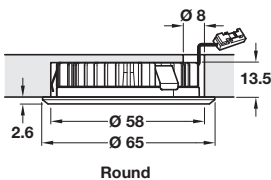

## Loox 2025 / 2091 / 3091/ 3092 surface mounting bezel

- > For surface mounting Loox LED 2025 / 2091 / 3091 / 3092
- > Plastic
- > Order qty: 1 pc

Round

Square

| Bezel type               | Round      | Square     |
|--------------------------|------------|------------|
| Silver coloured          | 833.72.124 | 833.72.125 |
| Anthracite               | 833.72.193 | 833.72.195 |
| Stainless steel coloured | 833.72.194 | 833.72.197 |

## Loox 2025 / 2091 / 3091 / 3092 recess mounting bezel

- > For recess mounting Loox LED 2025 / 2091 / 3091 / 3092
- > Plastic
- > Order qty: 1 pc

Round

Square

| Bezel type               | Round      | Square     |
|--------------------------|------------|------------|
| Silver coloured          | 833.72.126 | 833.72.127 |
| Anthracite               | 833.72.380 | 833.72.383 |
| Stainless steel coloured | 833.72.382 | 833.72.385 |

## Loox5 2025 / 2040 light to driver connecting lead, with snap-in connector

- > For connecting Loox LED 2025 or 2040
- > 1.5 A/24 AWG
- > Black plastic
- > Order qty: 1 pc

**5** 12V

| Length   | 1000 mm    | 2000 mm    |
|----------|------------|------------|
| Cat. No. | 833.95.789 | 833.95.788 |