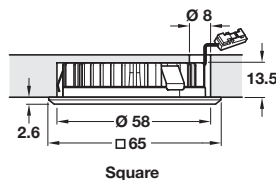

## Loox 2025 / 2091 / 3091 / 3092 recess mounting bezel

- > For recess mounting Loox LED 2025 / 2091 / 3091 / 3092
- > Plastic
- > Order qty: 1 pc

Round

Square

| Bezel type               | Round      | Square     |
|--------------------------|------------|------------|
| Silver coloured          | 833.72.126 | 833.72.127 |
| Anthracite               | 833.72.380 | 833.72.383 |
| Stainless steel coloured | 833.72.382 | 833.72.385 |

## Loox5 2025 / 2040 light to driver connecting lead, with snap-in connector

- > For connecting Loox LED 2025 or 2040
- > 1.5 A/24 AWG
- > Black plastic
- > Order qty: 1 pc

**5** 12V

| Length   | 1000 mm    | 2000 mm    |
|----------|------------|------------|
| Cat. No. | 833.95.789 | 833.95.788 |