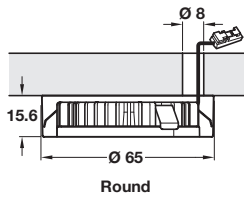

## Loox 2025 / 2091 / 3091/ 3092 surface mounting bezel

- > For surface mounting Loox LED 2025 / 2091 / 3091 / 3092
- > Plastic
- > Order qty: 1 pc

Round

Square

| Bezel type               | Round      | Square     |
|--------------------------|------------|------------|
| Silver coloured          | 833.72.124 | 833.72.125 |
| Anthracite               | 833.72.193 | 833.72.195 |
| Stainless steel coloured | 833.72.194 | 833.72.197 |

## Loox 2025 / 2091 / 3091 / 3092 recess mounting bezel

- > For recess mounting Loox LED 2025 / 2091 / 3091 / 3092
- > Plastic
- > Order qty: 1 pc

Round

Square

| Bezel type               | Round      | Square     |
|--------------------------|------------|------------|
| Silver coloured          | 833.72.126 | 833.72.127 |
| Anthracite               | 833.72.380 | 833.72.383 |
| Stainless steel coloured | 833.72.382 | 833.72.385 |

## Loox5 2025 / 2040 light to driver connecting lead, with snap-in connector

- > For connecting Loox LED 2025 or 2040
- > 1.5 A/24 AWG
- > Black plastic
- > Order qty: 1 pc

**5** 12V

| Length   | 1000 mm    | 2000 mm    |
|----------|------------|------------|
| Cat. No. | 833.95.789 | 833.95.788 |