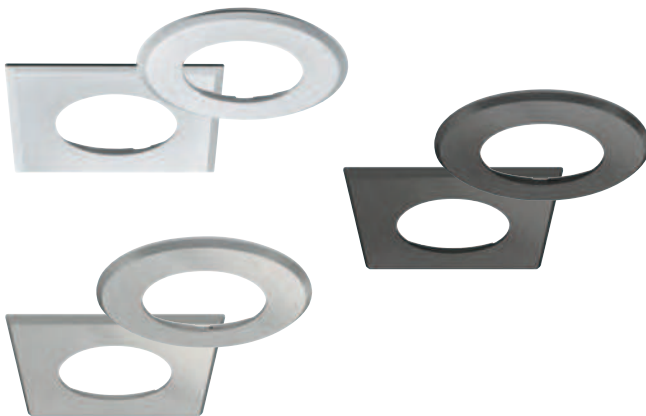

## Loox 2025 / 2091 / 3091/ 3092 surface mounting bezel

- > For surface mounting Loox LED 2025 / 2091 / 3091 / 3092
- > Plastic
- > Order qty: 1 pc

Round

Square

| Bezel type               | Round      | Square     |
|--------------------------|------------|------------|
| Silver coloured          | 833.72.124 | 833.72.125 |
| Anthracite               | 833.72.193 | 833.72.195 |
| Stainless steel coloured | 833.72.194 | 833.72.197 |

Note: IP rating is 20 when light is surface mounted

## Loox 2025 / 2091 / 3091 / 3092 recess mounting bezel

- > For recess mounting Loox LED 2025 / 2091 / 3091 / 3092
- > Plastic
- > Order qty: 1 pc

Round

Square

| Bezel type               | Round      | Square     |
|--------------------------|------------|------------|
| Silver coloured          | 833.72.126 | 833.72.127 |
| Anthracite               | 833.72.380 | 833.72.383 |
| Stainless steel coloured | 833.72.382 | 833.72.385 |

## Loox5 2025 / 2040 light to driver connecting lead, with snap-in connector

- > For connecting Loox LED 2025 or 2040
- > 1.5 A/24 AWG
- > Black plastic
- > Order qty: 1 pc

**5** 12V

| Length   | 1000 mm    | 2000 mm    |
|----------|------------|------------|
| Cat. No. | 833.95.789 | 833.95.788 |