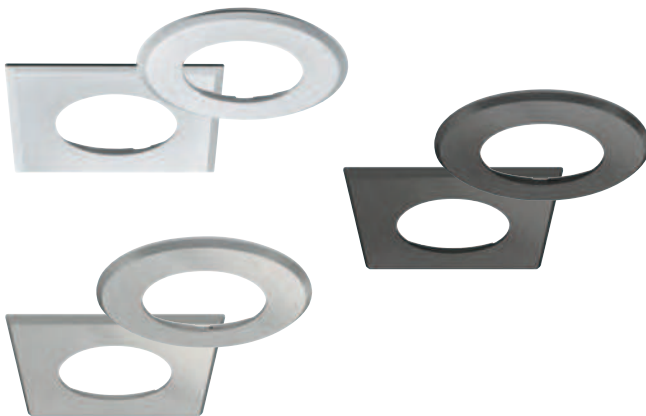

Loox 2025 / 2091 / 3091/ 3092 surface mounting bezel

- > For surface mounting Loox LED 2025 / 2091 / 3091 / 3092
- > Plastic
- > Order qty: 1 pc

Round

Square

| Bezel type | Round | Square |
|--------------------------|------------|------------|
| Silver coloured | 833.72.124 | 833.72.125 |
| Anthracite | 833.72.193 | 833.72.195 |
| Stainless steel coloured | 833.72.194 | 833.72.197 |

Note: IP rating is 20 when light is surface mounted

Loox 2025 / 2091 / 3091 / 3092 recess mounting bezel

- > For recess mounting Loox LED 2025 / 2091 / 3091 / 3092
- > Plastic
- > Order qty: 1 pc

Round

Square

| Bezel type | Round | Square |
|--------------------------|------------|------------|
| Silver coloured | 833.72.126 | 833.72.127 |
| Anthracite | 833.72.380 | 833.72.383 |
| Stainless steel coloured | 833.72.382 | 833.72.385 |

Loox5 2025 / 2040 light to driver connecting lead, with snap-in connector

- > For connecting Loox LED 2025 or 2040
- > 1.5 A/24 AWG
- > Black plastic
- > Order qty: 1 pc

5 12V

| Length | 1000 mm | 2000 mm |
|----------|------------|------------|
| Cat. No. | 833.95.789 | 833.95.788 |