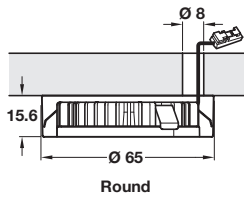

Loox 2025 / 2091 / 3091/ 3092 surface mounting bezel

- > For surface mounting Loox LED 2025 / 2091 / 3091 / 3092
- > Plastic
- > Order qty: 1 pc

Round

Square

| Bezel type | Round | Square |
|--------------------------|------------|------------|
| Silver coloured | 833.72.124 | 833.72.125 |
| Anthracite | 833.72.193 | 833.72.195 |
| Stainless steel coloured | 833.72.194 | 833.72.197 |

Note: IP rating is 20 when light is surface mounted

Loox 2025 / 2091 / 3091 / 3092 recess mounting bezel

- > For recess mounting Loox LED 2025 / 2091 / 3091 / 3092
- > Plastic
- > Order qty: 1 pc

Round

Square

Loox5 2025 / 2040 light to driver connecting lead, with snap-in connector

- > For connecting Loox LED 2025 or 2040
- > 1.5 A/24 AWG
- > Black plastic
- > Order qty: 1 pc

5 12V

| Length | 1000 mm | 2000 mm |
|----------|------------|------------|
| Cat. No. | 833.95.789 | 833.95.788 |