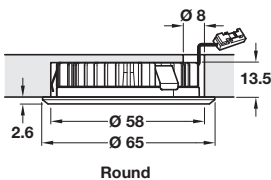

Loox 2025 / 2091 / 3091/ 3092 surface mounting bezel

- > For surface mounting Loox LED 2025 / 2091 / 3091 / 3092
- > Plastic
- > Order qty: 1 pc

Round

Square

| Bezel type | Round | Square |
|--------------------------|------------|------------|
| Silver coloured | 833.72.124 | 833.72.125 |
| Anthracite | 833.72.193 | 833.72.195 |
| Stainless steel coloured | 833.72.194 | 833.72.197 |

Note: IP rating is 20 when light is surface mounted

Loox 2025 / 2091 / 3091 / 3092 recess mounting bezel

- > For recess mounting Loox LED 2025 / 2091 / 3091 / 3092
- > Plastic
- > Order qty: 1 pc

Round

Square

Loox5 2025 / 2040 light to driver connecting lead, with snap-in connector

- > For connecting Loox LED 2025 or 2040
- > 1.5 A/24 AWG
- > Black plastic
- > Order qty: 1 pc

5 12V

| Length | 1000 mm | 2000 mm |
|----------|------------|------------|
| Cat. No. | 833.95.789 | 833.95.788 |