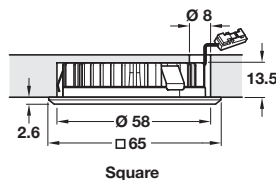

Note: IP rating is 20 when light is surface mounted

Loox 2025 / 2091 / 3091 / 3092 recess mounting bezel

- > For recess mounting Loox LED 2025 / 2091 / 3091 / 3092
- > Plastic
- > Order qty: 1 pc

Round

Square

Loox5 2025 / 2040 light to driver connecting lead, with snap-in connector

- > For connecting Loox LED 2025 or 2040
- > 1.5 A/24 AWG
- > Black plastic
- > Order qty: 1 pc

5 12V

| Length | 1000 mm | 2000 mm |
|----------|------------|------------|
| Cat. No. | 833.95.789 | 833.95.788 |