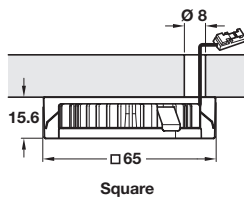

Loox 2025 / 2091 / 3091/ 3092 surface mounting bezel

- > For surface mounting Loox LED 2025 / 2091 / 3091 / 3092
- > Plastic
- > Order qty: 1 pc

Round

Square

| Bezel type | Round | Square |
|--------------------------|------------|------------|
| Silver coloured | 833.72.124 | 833.72.125 |
| Anthracite | 833.72.193 | 833.72.195 |
| Stainless steel coloured | 833.72.194 | 833.72.197 |

Note: IP rating is 20 when light is surface mounted

Loox 2025 / 2091 / 3091 / 3092 recess mounting bezel

- > For recess mounting Loox LED 2025 / 2091 / 3091 / 3092
- > Plastic
- > Order qty: 1 pc

Round

Square

Loox5 2025 / 2040 light to driver connecting lead, with snap-in connector

- > For connecting Loox LED 2025 or 2040
- > 1.5 A/24 AWG
- > Black plastic
- > Order qty: 1 pc

5 12V

| Length | 1000 mm | 2000 mm |
|----------|------------|------------|
| Cat. No. | 833.95.789 | 833.95.788 |