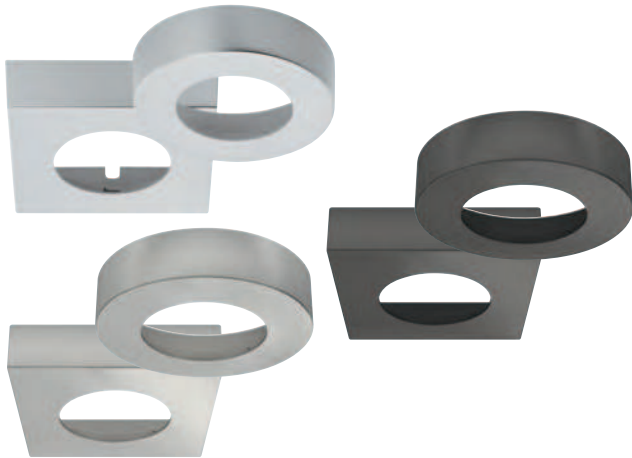

Loox 2025 / 2091 / 3091/ 3092 surface mounting bezel

- > For surface mounting Loox LED 2025 / 2091 / 3091 / 3092
- > Plastic
- > Order qty: 1 pc

Round

Square

| Bezel type | Round | Square |
|--------------------------|------------|------------|
| Silver coloured | 833.72.124 | 833.72.125 |
| Anthracite | 833.72.193 | 833.72.195 |
| Stainless steel coloured | 833.72.194 | 833.72.197 |

Note: IP rating is 20 when light is surface mounted

Loox 2025 / 2091 / 3091 / 3092 recess mounting bezel

- > For recess mounting Loox LED 2025 / 2091 / 3091 / 3092
- > Plastic
- > Order qty: 1 pc

Round

Square

| Bezel type | Round | Square |
|--------------------------|------------|------------|
| Silver coloured | 833.72.126 | 833.72.127 |
| Anthracite | 833.72.380 | 833.72.383 |
| Stainless steel coloured | 833.72.382 | 833.72.385 |

Loox5 2025 / 2040 light to driver connecting lead, with snap-in connector

- > For connecting Loox LED 2025 or 2040
- > 1.5 A/24 AWG
- > Black plastic
- > Order qty: 1 pc

5 12V

| Length | 1000 mm | 2000 mm |
|----------|------------|------------|
| Cat. No. | 833.95.789 | 833.95.788 |