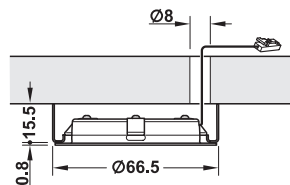

Loox 12V LED 2047 bezel, Ø 66.5 mm

- > For surface mounting Loox LED 2047 downlight
- > Screw fixing
- > Steel
- > Order qty: 1 pc

Finish	Cat. No.
Polished chrome	833.72.802
Silver coloured	833.72.803
Stainless steel coloured	833.72.804