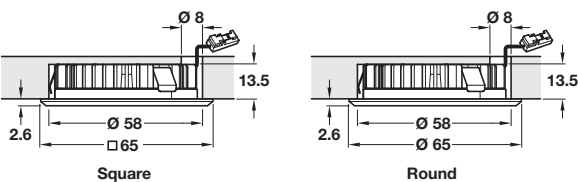

Loox 2025 / 2026 surface mounting bezel

- > For surface mounting Loox LED 2025 / 2026
- > Plastic
- > Order qty: 1 pc

Bezel type	Round	Square
Silver coloured	833.72.124	833.72.125
Anthracite	833.72.193	833.72.195
Stainless steel coloured	833.72.194	833.72.197

Loox 2025 / 2026 recess mounting bezel

- > For recess mounting Loox LED 2025 / 2026
- > Plastic
- > Order qty: 1 pc

Bezel type	Round	Square
Silver coloured	833.72.126	833.72.127
Anthracite	833.72.380	833.72.383
Stainless steel coloured	833.72.382	833.72.385

Length	500 mm	1000 mm	2000 mm
Cat. No.	833.72.880	833.72.881	833.72.882