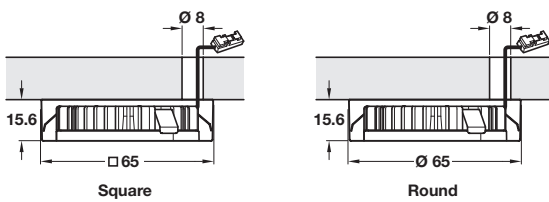

Loox 2025 / 2026 surface mounting bezel

- > For surface mounting Loox LED 2025 / 2026
- > Plastic
- > Order qty: 1 pc

Bezel type	Round	Square
Silver coloured	833.72.124	833.72.125
Anthracite	833.72.193	833.72.195
Stainless steel coloured	833.72.194	833.72.197

Loox 2025 / 2026 recess mounting bezel

- > For recess mounting Loox LED 2025 / 2026
- > Plastic
- > Order qty: 1 pc

Bezel type	Round	Square
Silver coloured	833.72.126	833.72.127
Anthracite	833.72.380	833.72.383
Stainless steel coloured	833.72.382	833.72.385

Length	500 mm	1000 mm	2000 mm
Cat. No.	833.72.880	833.72.881	833.72.882