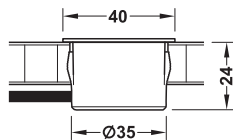

Loox ESC 2001 USB charging station, modular, for 12V system

833.73.753

833.73.756

- > For recess mounting, press fit in Ø 35 mm drill hole
- > Output voltage: 5V
- > Output current: 2A
- > Charge up to two devices at the same time
- > Clamp fixing
- > Max. 15W power consumption, consider when selecting suitable driver
- > The cover ring can be removed
- > Plastic
- > Order qty: 1 pc

Order connecting lead separately, shown below

12V

YOU ALSO NEED:

DRIVER
Page 275

OPTIONAL ACCESSORIES
Pages 329, 276-277

Finish	Round	Square
Matt black	833.73.751	833.73.754
Matt white	833.73.752	833.73.755
Matt nickel-plated	833.73.753	833.73.756

Loox connecting lead

- > For connecting Loox charging station
- > Black plastic
- > Order qty: 1 pc

12V

Not for use with older version USB charging station 833.74.876/892

Length	500 mm	1000 mm	2000 mm
Cat. No.	833.72.880	833.72.881	833.72.882