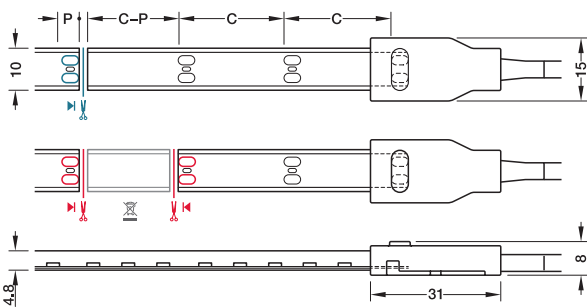

# LOOX5 12V LED 2063 SILICONE FLEXIBLE STRIP LIGHT MONOCHROME, 8 MM

The LED 2063 is a flexible strip light encased in a silicone sleeve with an IP44 rating, making it suitable for use in zone 2 or 3 areas, such as the area around a kitchen or bathroom sink which are subject to splashing. IP44 rated leads and end cap must also be used, to be ordered separately. Comes in two lengths - 5 m strip with 300 LEDs or 15 m with 900 LEDs with 4.8W per metre.

## Loox5 12V LED 2063 silicone flexible strip light, 8 mm

— Cut LED strip light to length (one contact side remains on the remainder piece; reusable)

— Connect LED strip lights (two contact sides required)

The values apply to a strip light length of 1 m

Silicone stripper tool for LED strip lights, see page 5.172

- > Maximum strip length is dependant on driver wattage capacity, shown on page 5.156
- > Maximum recommended strip light length for optimum visual light output: 6.0 m
- > Lead and end clip must be ordered separately; IP44 rated shown on page 5.172, IP20 rated shown on page 5.171

- > Equipped with high quality Samsung LEDs
- > For surface mounting, self adhesive, 5 or 15 m length
- > Can be shortened every 50 mm
- > Voltage: 12V. Wattage: 24 or 72W (4.8W per metre)
- > Degree of protection: IP44 / IP20 dependent on choice of lead
- > Dimmable
- > Lifetime: >50,000 h
- > Width: Strip: 8 mm, silicone sleeve: 10 mm
- > Height: Strip: 1.3 mm, silicone sleeve: 4.8 mm
- > Lead not included, must be ordered separately
- > White plastic with silicone sleeve
- > Order qty: 1 pc (roll of 5 or 15 m length)