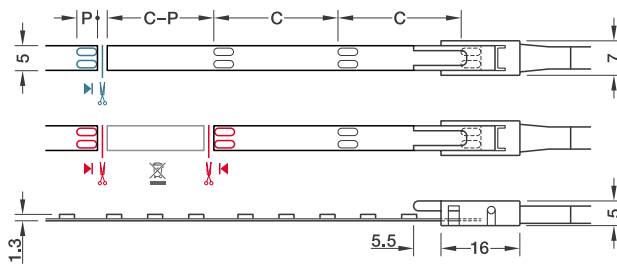

An aluminium profile is recommended for installation of 9.6W/m lights, aluminium profiles are shown from page **5.184**

## Loox5 24V LED 3041 flexible strip light, 9.6W/m, 5 mm width

- > Equipped with high quality Samsung LEDs
- > For surface mounting, self adhesive, 15 m length
- > Can be shortened every 50 mm
- > Voltage: 24V. Wattage: 144W (9.6W per metre)
- > Dimmable
- > Degree of protection: IP20
- > Lifetime: >50,000 h
- > Width: 5 mm
- > Height: 1.3 mm
- > Lead not included, must be ordered separately
- > White plastic
- > Order qty: 1 pc (roll of 5 or 15 m length)

5

Lighting: Loox5 LED

— **Cut LED strip light to length (one contact side remains on the remainder piece; reusable)**

— **Connect LED strip lights (two contact sides required)**

**C = section length: 50 mm**  
**P = length of contact surface: 3.0 mm**

Distance	120°			
	2700 K	3000 K	4000 K	5000 K
250 mm	1860 Lx	1960 Lx	2000 Lx	2060 Lx
500 mm	790 Lx	850 Lx	860 Lx	860 Lx
750 mm	440 Lx	470 Lx	480 Lx	480 Lx
1000 mm	270 Lx	290 Lx	290 Lx	290 Lx

The values apply to a strip light length of 1 m