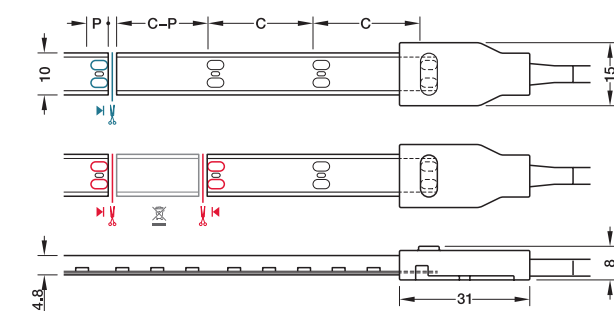

LOOX5 24V LED 3046 SILICONE FLEXIBLE STRIP LIGHT MONOCHROME, 8 MM

The LED 3046 is a flexible strip light encased in a silicone sleeve with an IP44 rating, making it suitable for use in zone 2 or 3 areas, such as the area around a kitchen or bathroom sink which are subject to splashing. IP44 rated leads and end cap must also be used, to be ordered separately. Comes in two lengths - 5 m strip with 600 LEDs or 15 m with 1800 LEDs with 9.6W per metre.

Loox5 24V LED 3046 silicone flexible strip light, 8 mm

— Cut LED strip light to length (one contact side remains on the remainder piece; reusable)

— Connect LED strip lights (two contact sides required)

The values apply to a strip light length of 1 m

Silicone stripper tool for LED strip lights, see page 5.172

- > Maximum strip length is dependant on driver wattage capacity, shown on page 5.157
- > Maximum recommended strip light length for optimum visual light output: 8.0 m
- > Lead and end clip must be ordered separately; IP44 rated shown on page 5.172, IP20 rated shown on page 5.171

- > Equipped with high quality Samsung LEDs
- > For surface mounting, self adhesive, 5 or 15 m length
- > Can be shortened every 50 mm
- > Voltage: 24V. Wattage: 48 or 144W (9.6W per metre)
- > Degree of protection: IP44 / IP20 dependent on choice of lead
- > Dimmable
- > Lifetime: >50,000 h
- > Width: Strip: 8 mm, silicone sleeve: 10 mm
- > Height: Strip: 1.3 mm, silicone sleeve: 4.8 mm
- > Lead not included, must be ordered separately
- > White plastic with silicone sleeve
- > Order qty: 1 pc (roll of 5 or 15 m length)