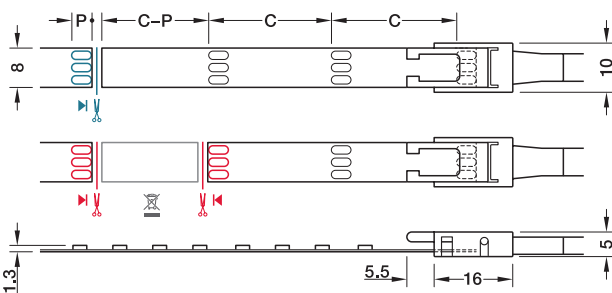

An aluminium profile is recommended for installation of 9.6W/m lights, aluminium profiles are shown from page **5.184**

Loox5 24V LED 3047 flexible strip light, multi-white 8 mm

- > For surface mounting, self adhesive, 5 m length
- > Can be shortened every 25 mm
- > Voltage: 12V. Wattage: 48W (9.6W per metre)
- > Colour control only via Häfele Connect Mesh 6-way distributor with multi-white adapter, must be ordered separately
- > Dimmable
- > Degree of protection: IP20
- > Lifetime: >50,000 h
- > Width: 8 mm
- > Height: 1.3 mm
- > Lead not included, must be ordered separately
- > White plastic
- > Order qty: 1 pc (roll of 5 m length)

5

Lighting: Loox5 LED

— Cut LED strip light to length (one contact side remains on the remainder piece; reusable)

— Connect LED strip lights (two contact sides required)

C = section length: 50 mm
P = length of contact surface: 3.5 mm

Distance	120°	2700 K	5000 K
250 mm		1865 Lx	2045 Lx
500 mm		785 Lx	865 Lx
750 mm		430 Lx	475 Lx
1000 mm		270 Lx	295 Lx

The values apply to a strip light length of 1 m

Output:	2700 K - 5000 K
Light colour:	Multi-white
Wattage (W):	9.6W per meter
Energy efficiency:	A+
Number of diodes:	2x 120 per meter
Light output (Lm/m):	825 - 930
Efficacy (Lm/W):	89 - 97
CRI Ra / R9	>90 / >50

- > Maximum strip length is dependant on driver wattage capacity, shown on page **5.157**
- > Maximum recommended strip light length for optimum visual light output: 6.5 m
- > Colour control only via Häfele Connect Mesh 6-way distributor with multi-white adapter; order separately, shown from page **5.178**
- > Lead must be ordered separately, shown on page **5.173**