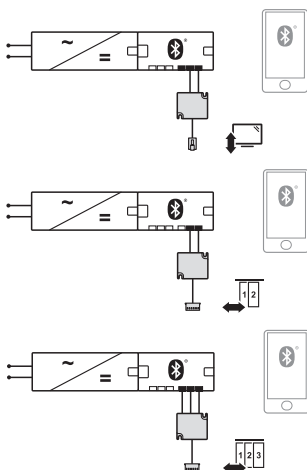

### Loox5 multi-white adapter for Häfele Connect Mesh 6-way distributor

- > For connecting multi-white lights to the Häfele Connect Mesh 6-way distributor
- > Dim (L x W X H): 70 x 30 x 14 mm
- > Number of connections:
  - 2x input port with plug, monochromatic
  - 6x output ports device sockets, multi-white
- > Supplied with: 1 distributor with 80 mm lead
- > Black plastic
- > Order qty: 1 pc

### Loox5 RGB adapter for Häfele Connect Mesh 6-way distributor

- > For connecting RGB lights to the Häfele Connect Mesh 6-way distributor
- > Dim (L x W X H): 70 x 30 x 14 mm
- > Number of connections:
  - 1x input port with plug, monochromatic
  - 6x output ports device sockets, RGB
- > Supplied with: 1 distributor with 80 mm lead
- > Black plastic
- > Order qty: 1 pc

**5 12V** **5 24V**

1 RGB adapter occupies 3 output ports at the 6-way distributor

Socket	Max. connected wattage	Cat. No.
12V	60W	833.95.746
24V	90W	833.77.831

### Häfele Connect Mesh adapter for electrically operated fittings

- > For connecting electrically operated fittings to the Häfele Connect Mesh 6-way distributor
- > Supplied with: 1 distributor
- > Order qty: 1 pc