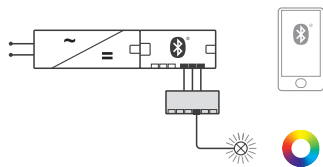

### Loox5 multi-white adapter for Häfele Connect Mesh 6-way distributor

- > For connecting multi-white lights to the Häfele Connect Mesh 6-way distributor
- > Dim (L x W X H): 70 x 30 x 14 mm
- > Number of connections:
  - 2x input port with plug, monochromatic
  - 6x output ports device sockets, multi-white
- > Supplied with: 1 distributor with 80 mm lead
- > Black plastic
- > Order qty: 1 pc

### Loox5 RGB adapter for Häfele Connect Mesh 6-way distributor

- > For connecting RGB lights to the Häfele Connect Mesh 6-way distributor
- > Dim (L x W X H): 70 x 30 x 14 mm
- > Number of connections:
  - 1x input port with plug, monochromatic
  - 6x output ports device sockets, RGB
- > Supplied with: 1 distributor with 80 mm lead
- > Black plastic
- > Order qty: 1 pc