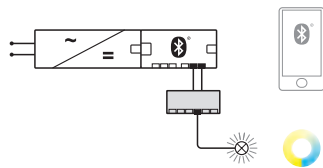

## HÄFELE CONNECT MESH ADAPTERS

For connecting lights to the Häfele Connect Mesh 6-way distributors: Select adapter according to type of lights being used, whether multi-white, RGB or electrically operated fittings such as the Häfele TV lift or eDrive for Free flap fittings.

### Loox5 multi-white adapter for Häfele Connect Mesh 6-way distributor

- > For connecting multi-white lights to the Häfele Connect Mesh 6-way distributor
- > Dim (L x W X H): 70 x 30 x 14 mm
- > Number of connections:
  - 2x input port with plug, monochromatic
  - 6x output ports device sockets, multi-white
- > Supplied with: 1 distributor with 80 mm lead
- > Black plastic
- > Order qty: 1 pc

### Loox5 RGB adapter for Häfele Connect Mesh 6-way distributor

- > For connecting RGB lights to the Häfele Connect Mesh 6-way distributor
- > Dim (L x W X H): 70 x 30 x 14 mm
- > Number of connections:
  - 1x input port with plug, monochromatic
  - 6x output ports device sockets, RGB
- > Supplied with: 1 distributor with 80 mm lead
- > Black plastic
- > Order qty: 1 pc