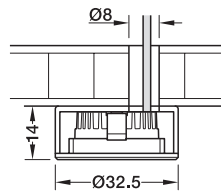

Loox 2090 surface mounting bezel

- > For surface mounting Loox LED 2090
- > Plastic
- > Order qty: 1 pc

Surface mounting, round

Surface mounting, square

Bezel type	Round	Square
Anthracite	833.89.240	833.89.247
Matt nickel plated	833.89.237	833.89.244
Silver coloured	833.89.236	833.89.243

Loox 2090 recess mounting bezel

- > For recess mounting Loox LED 2090
- > Plastic
- > Order qty: 1 pc

Recess mounting, round

Recess mounting, square

Bezel type	Round	Square
Anthracite	833.89.226	833.89.233
Matt nickel plated	833.89.223	833.89.230
Silver coloured	833.89.222	833.89.229

TCH DESIGN 2020. © Häfele U.K. Ltd 2020. Dimensional data not binding. We reserve the right to alter specifications without notice.