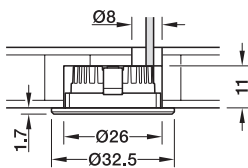

Loox 2090 surface mounting bezel

- > For surface mounting Loox LED 2090
- > Plastic
- > Order qty: 1 pc

Surface mounting, round

Surface mounting, square

Bezel type	Round	Square
Anthracite	833.89.240	833.89.247
Matt nickel plated	833.89.237	833.89.244
Silver coloured	833.89.236	833.89.243

Loox 2090 recess mounting bezel

- > For recess mounting Loox LED 2090
- > Plastic
- > Order qty: 1 pc

Recess mounting, round

Recess mounting, square

Bezel type	Round	Square
Anthracite	833.89.226	833.89.233
Matt nickel plated	833.89.223	833.89.230
Silver coloured	833.89.222	833.89.229

TCH DESIGN 2020. © Häfele U.K. Ltd 2020. Dimensional data not binding. We reserve the right to alter specifications without notice.