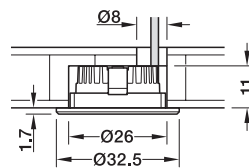

Loox 2090 surface mounting bezel

- > For surface mounting Loox LED 2090
- > Plastic
- > Order qty: 1 pc

Surface mounting, round

Surface mounting, square

Bezel type	Round	Square
Anthracite	833.89.240	833.89.247
Matt nickel plated	833.89.237	833.89.244
Silver coloured	833.89.236	833.89.243

Loox 2090 recess mounting bezel

- > For recess mounting Loox LED 2090
- > Plastic
- > Order qty: 1 pc

Recess mounting, round

Recess mounting, square

Bezel type	Round	Square
Anthracite	833.89.226	833.89.233
Matt nickel plated	833.89.223	833.89.230
Silver coloured	833.89.222	833.89.229

TCH DESIGN 2020. © Häfele U.K. Ltd 2020. Dimensional data not binding. We reserve the right to alter specifications without notice.