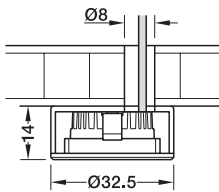

Loox 2090 surface mounting bezel

- > For surface mounting Loox LED 2090
- > Plastic
- > Order qty: 1 pc

Surface mounting, round

Surface mounting, square

Bezel type	Round	Square
Anthracite	833.89.240	833.89.247
Matt nickel plated	833.89.237	833.89.244
Silver coloured	833.89.236	833.89.243

Loox 2090 recess mounting bezel

- > For recess mounting Loox LED 2090
- > Plastic
- > Order qty: 1 pc

Recess mounting, round

Recess mounting, square

Bezel type	Round	Square
Anthracite	833.89.226	833.89.233
Matt nickel plated	833.89.223	833.89.230
Silver coloured	833.89.222	833.89.229

TCH DESIGN 2020. © Häfele U.K. Ltd 2020. Dimensional data not binding. We reserve the right to alter specifications without notice.