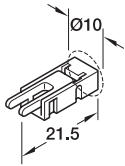

Loox5 12V/24 lead, LED strip light monochromatic, 5 mm

- > Current carrying capacity: Max 3.5 A
- > Clip width: 7 mm
- > Supplied with: 1x lead plug/clip
- > Plastic
- > Order qty: 1 pc

5 12V **5** 24V

| Voltage | Length | Cat. No. |
|---------|---------|------------|
| 12V | 2000 mm | 833.95.705 |
| 24V | 2000 mm | 833.95.711 |

Loox5 interconnecting lead, LED strip light monochromatic, 5 mm

- > Current carrying capacity: Max 3.5 A
- > Clip width: 7 mm
- > Supplied with: 1x interconnecting lead clip/clip
- > Plastic
- > Order qty: 1 pc

| Length | Cat. No. |
|---------|------------|
| 50 mm | 833.89.194 |
| 500 mm | 833.89.195 |
| 2000 mm | 833.89.196 |

Loox5 clip connector, LED strip light monochromatic, 5 mm

- > Current carrying capacity: Max 3.5 A
- > Clip width: 7 mm
- > Supplied with: 1x clip connector
- > Plastic
- > Order qty: 1 pc

| Length | Cat. No. |
|--------|------------|
| 33.5 m | 833.89.207 |

Loox5 corner clip connector, LED strip light monochromatic, 5 mm

- > Current carrying capacity: Max 3.5 A
- > Supplied with: 1x corner connector
- > Plastic
- > Order qty: 1 pc