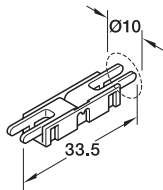

Loox5 interconnecting lead, LED strip light monochromatic, 5 mm

- > Current carrying capacity: Max 3.5 A
- > Clip width: 7 mm
- > Supplied with: 1x interconnecting lead clip/clip
- > Plastic
- > Order qty: 1 pc

| Length | Cat. No. |
|---------|------------|
| 50 mm | 833.89.194 |
| 500 mm | 833.89.195 |
| 2000 mm | 833.89.196 |

Loox5 clip connector, LED strip light monochromatic, 5 mm

- > Current carrying capacity: Max 3.5 A
- > Clip width: 7 mm
- > Supplied with: 1x clip connector
- > Plastic
- > Order qty: 1 pc

| Length | Cat. No. |
|--------|------------|
| 33.5 m | 833.89.207 |

Loox5 corner clip connector, LED strip light monochromatic, 5 mm

- > Current carrying capacity: Max 3.5 A
- > Supplied with: 1x corner connector
- > Plastic
- > Order qty: 1 pc

| Length | Width | Cat. No. |
|--------|-------|------------|
| 21 mm | 21 mm | 833.89.190 |

5

Lighting: Loox5 LED

TOH DESIGN 2020. © Hafele U.K. Ltd 2020. Dimensional data not binding. We reserve the right to alter specifications without notice.