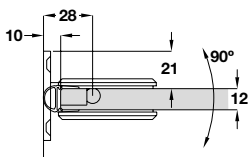

Wall to glass hinge 90°

- > Double action
- > Suitable for toughened glass doors 8-12 mm thick, max. 915 x 2000 mm
- > Panel weight must not exceed 36 kg per pair of hinges
- > Tested to the requirements of DIN EN 14428 in-house, 20,000 cycles for hinges. Please ask for further details
- > Brass
- > Order qty: 1 pc (2 pcs required per door)

For 8, 10 or 12 mm glass, without seal

For 8/10 mm glass, with bulb seal Cat. No. 950.34.062

For 12 mm glass, with bulb seal Cat. No. 950.34.062

981.78.267 HAS REPLACED NUMBER 981.38.102

| Finish | Cat. No. |
|------------------------|------------|
| Polished chrome-plated | 981.78.267 |