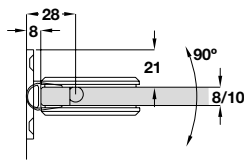

Wall to glass hinge 90°

- > Double action
- > Suitable for toughened glass doors 8-12 mm thick, max. 915 x 2000 mm
- > Panel weight must not exceed 36 kg per pair of hinges
- > Tested to the requirements of DIN EN 14428 in-house, 20,000 cycles for hinges. Please ask for further details
- > Brass
- > Order qty: 1 pc (2 pcs required per door)

For 8, 10 or 12 mm glass, without seal

For 8/10 mm glass, with bulb seal Cat. No. 950.34.062

For 12 mm glass, with bulb seal Cat. No. 950.34.062

981.78.267 HAS REPLACED NUMBER 981.38.102

| Finish | Cat. No. |
|------------------------|------------|
| Polished chrome-plated | 981.78.267 |