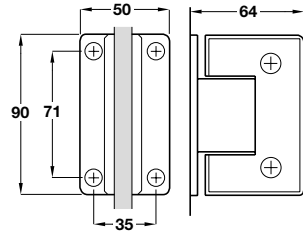

Wall to glass hinge 90°

- > Double action
- > Suitable for toughened glass doors 8-12 mm thick, max. 915 x 2000 mm
- > Panel weight must not exceed 36 kg per pair of hinges
- > Tested to the requirements of DIN EN 14428 in-house, 20,000 cycles for hinges. Please ask for further details
- > Brass
- > Order qty: 1 pc (2 pcs required per door)

For 8, 10 or 12 mm glass, without seal

For 8/10 mm glass, with bulb seal Cat. No. 950.34.062

For 12 mm glass, with bulb seal Cat. No. 950.34.062

981.78.267 HAS REPLACED NUMBER 981.38.102

| Finish | Cat. No. |
|------------------------|------------|
| Polished chrome-plated | 981.78.267 |