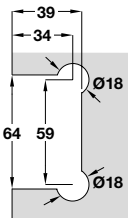

Wall to glass hinge 90°

- > Double action
- > Suitable for toughened glass doors 8-12 mm thick, max. 915 x 2000 mm
- > Panel weight must not exceed 36 kg per pair of hinges
- > Tested to the requirements of DIN EN 14428 in-house, 20,000 cycles for hinges. Please ask for further details
- > Brass
- > Order qty: 1 pc (2 pcs required per door)

For 8, 10 or 12 mm glass, without seal

For 8/10 mm glass, with bulb seal Cat. No. 950.34.062

For 12 mm glass, with bulb seal Cat. No. 950.34.062

981.78.267 HAS REPLACED NUMBER 981.38.102

| Finish | Cat. No. |
|------------------------|------------|
| Polished chrome-plated | 981.78.267 |