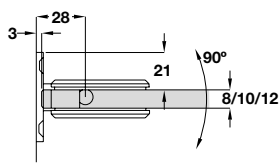

Wall to glass hinge 90°

- > Double action
- > Suitable for toughened glass doors 8-12 mm thick, max. 915 x 2000 mm
- > Panel weight must not exceed 36 kg per pair of hinges
- > Tested to the requirements of DIN EN 14428 in-house, 20,000 cycles for hinges. Please ask for further details
- > Brass
- > Order qty: 1 pc (2 pcs required per door)

For 8, 10 or 12 mm glass, without seal

For 8/10 mm glass, with bulb seal Cat. No. 950.34.062

For 12 mm glass, with bulb seal Cat. No. 950.34.062

981.78.267 HAS REPLACED NUMBER 981.38.102

| Finish | Cat. No. |
|------------------------|------------|
| Polished chrome-plated | 981.78.267 |