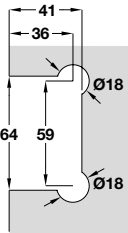

Wall to glass hinge 90°

- > Double action
- > Suitable for toughened glass doors 8-12 mm thick, max. 915 x 2000 mm
- > Panel weight must not exceed 36 kg per pair of hinges
- > Tested to the requirements of DIN EN 14428 in-house, 20,000 cycles for hinges. Please ask for further details
- > Brass
- > Order qty: 1 pc (2 pcs required per door)

For 8, 10 or 12 mm glass, without seal

For 8/10 mm glass, with bulb seal Cat. No. 950.34.062

For 12 mm glass, with bulb seal Cat. No. 950.34.062

981.78.267 HAS REPLACED NUMBER 981.38.102

| Finish | Cat. No. |
|------------------------|------------|
| Polished chrome-plated | 981.78.267 |