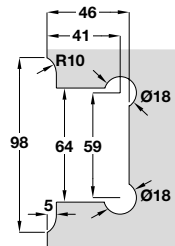

Wall to glass hinge 90°

- > Double action
- > Suitable for toughened glass doors 8-12 mm thick, max. 915 x 2000 mm
- > Panel weight must not exceed 36 kg per pair of hinges
- > Tested to the requirements of DIN EN 14428 in-house, 20,000 cycles for hinges. Please ask for further details
- > Brass
- > Order qty: 1 pc (2 pcs required per door)

For 8, 10 or 12 mm glass, without seal

For 8/10 mm glass, with bulb seal Cat. No. 950.34.062

For 12 mm glass, with bulb seal Cat. No. 950.34.062

981.78.267 HAS REPLACED NUMBER 981.38.102

| Finish | Cat. No. |
|------------------------|------------|
| Polished chrome-plated | 981.78.267 |